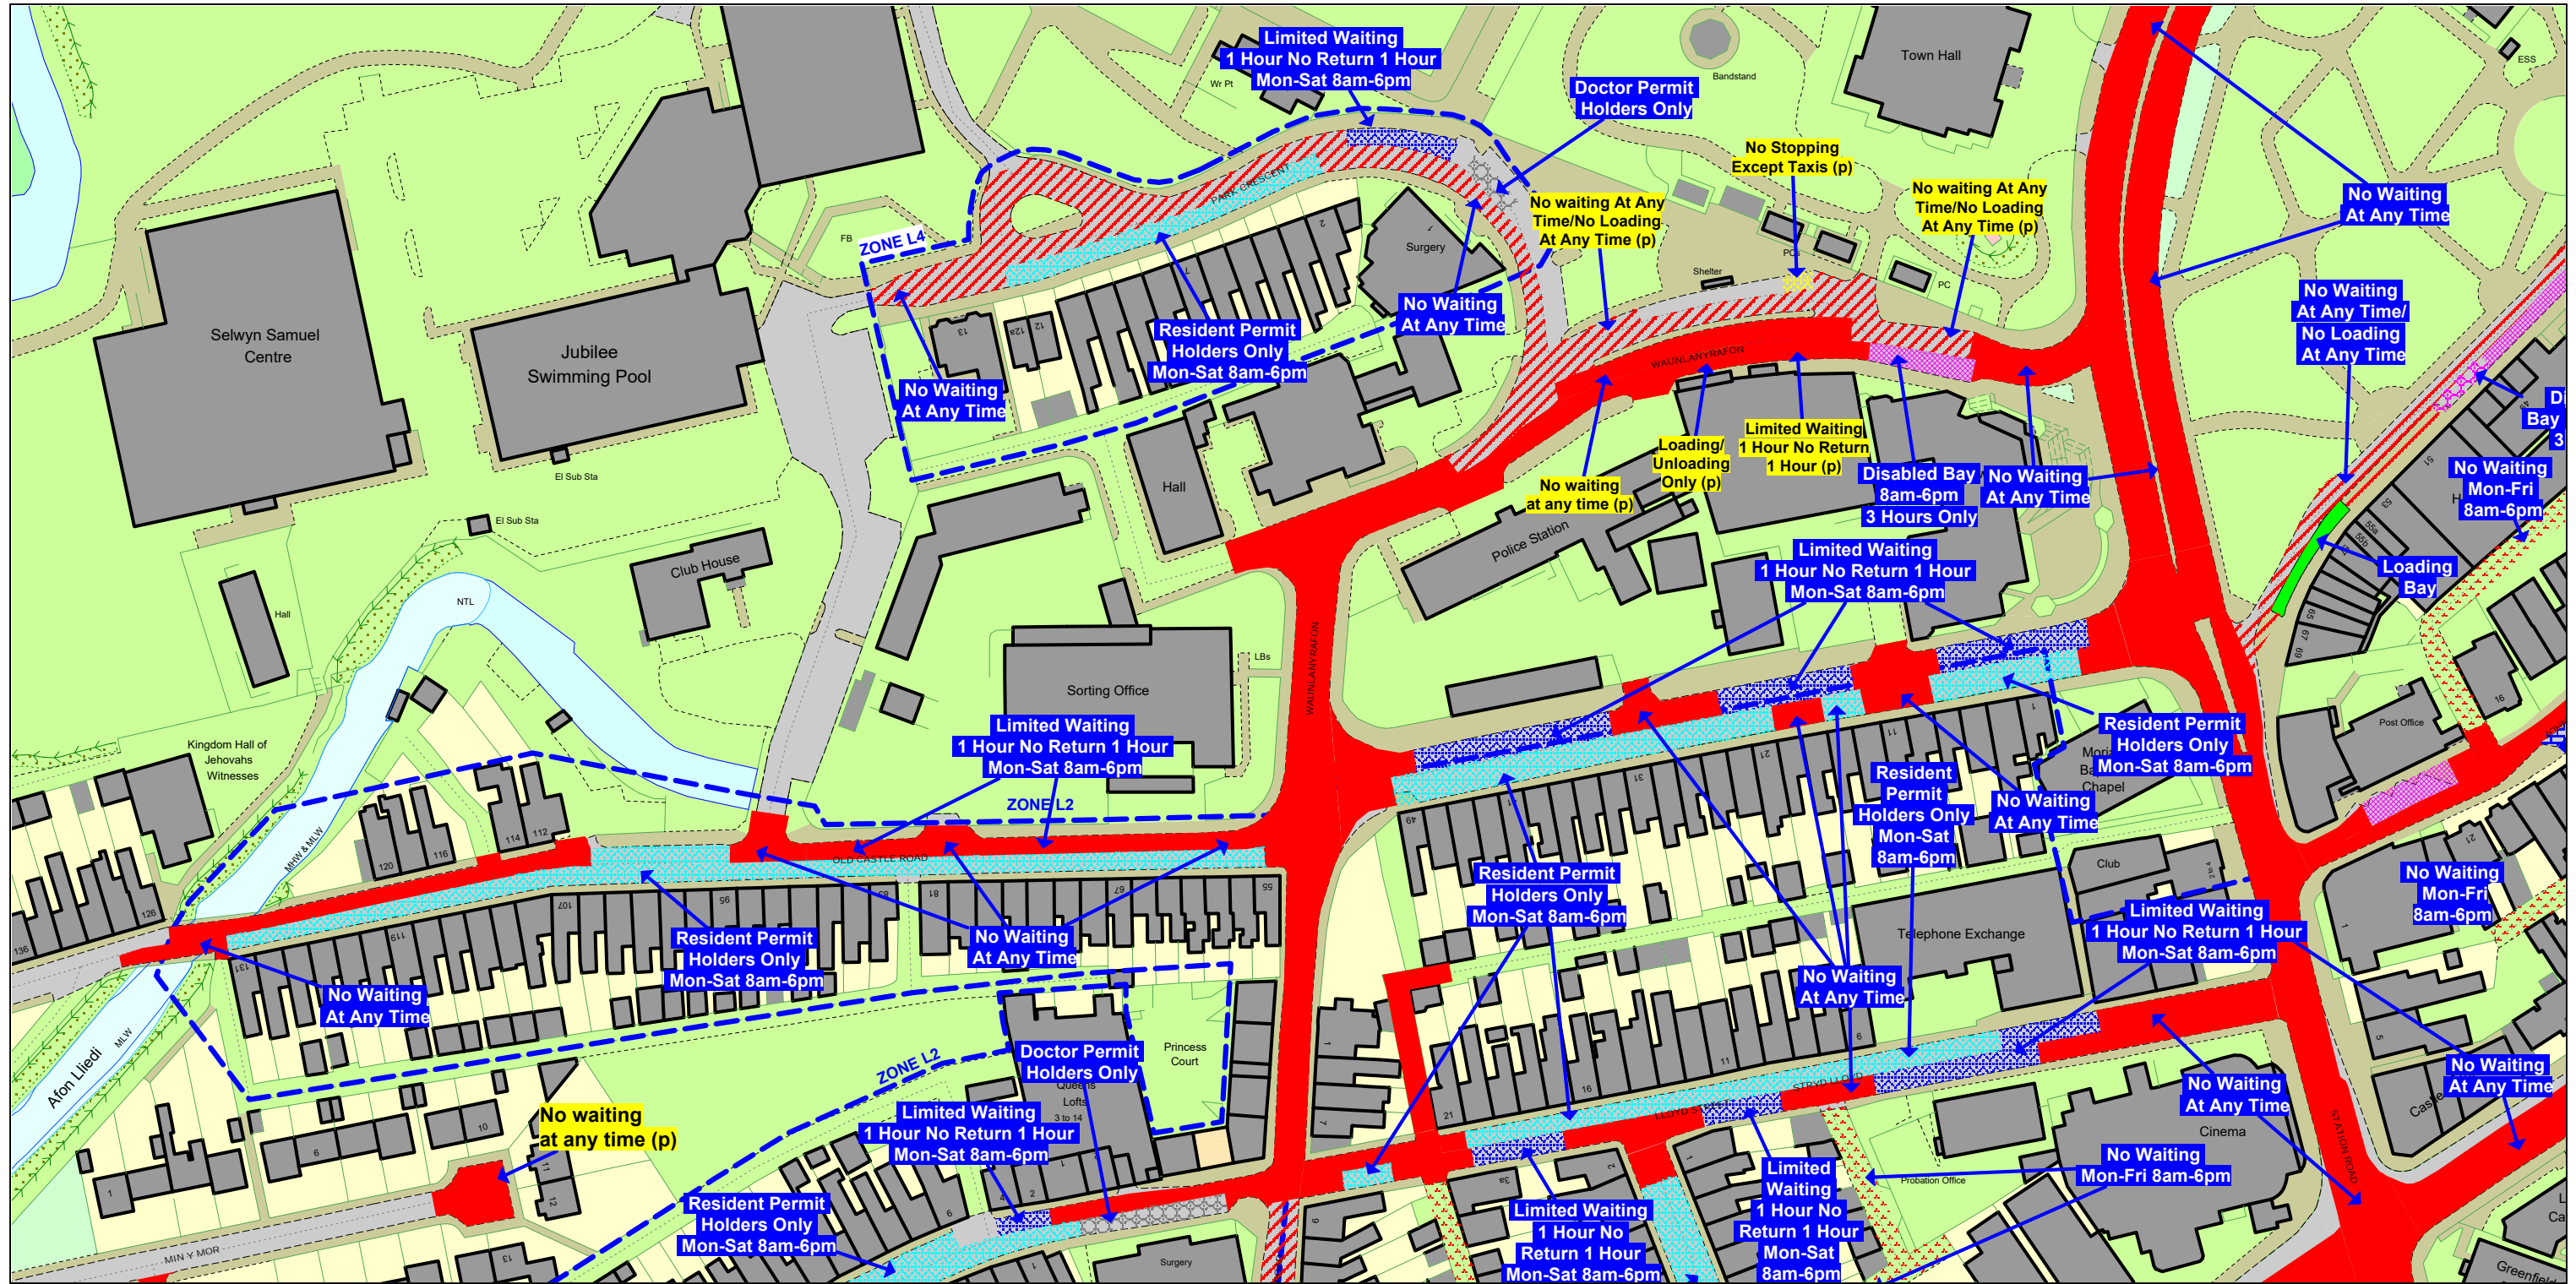

SCALE - 1 : 1250

PROPOSED

THE COUNTY OF CARMARTHENSHIRE
(LLANELLI) (WAITING RESTRICTIONS
AND STREET PARKING PLACES)
CONSOLIDATION (VARIATION NO. 38)
ORDER 2020

ADJACENT TILE REFERENCES

	CJ216	
		CK217
	CJ218	

Carmarthenshire County Council
Parc Myrddin
Richmond Terrace
Carmarthen
SA31 1HQ