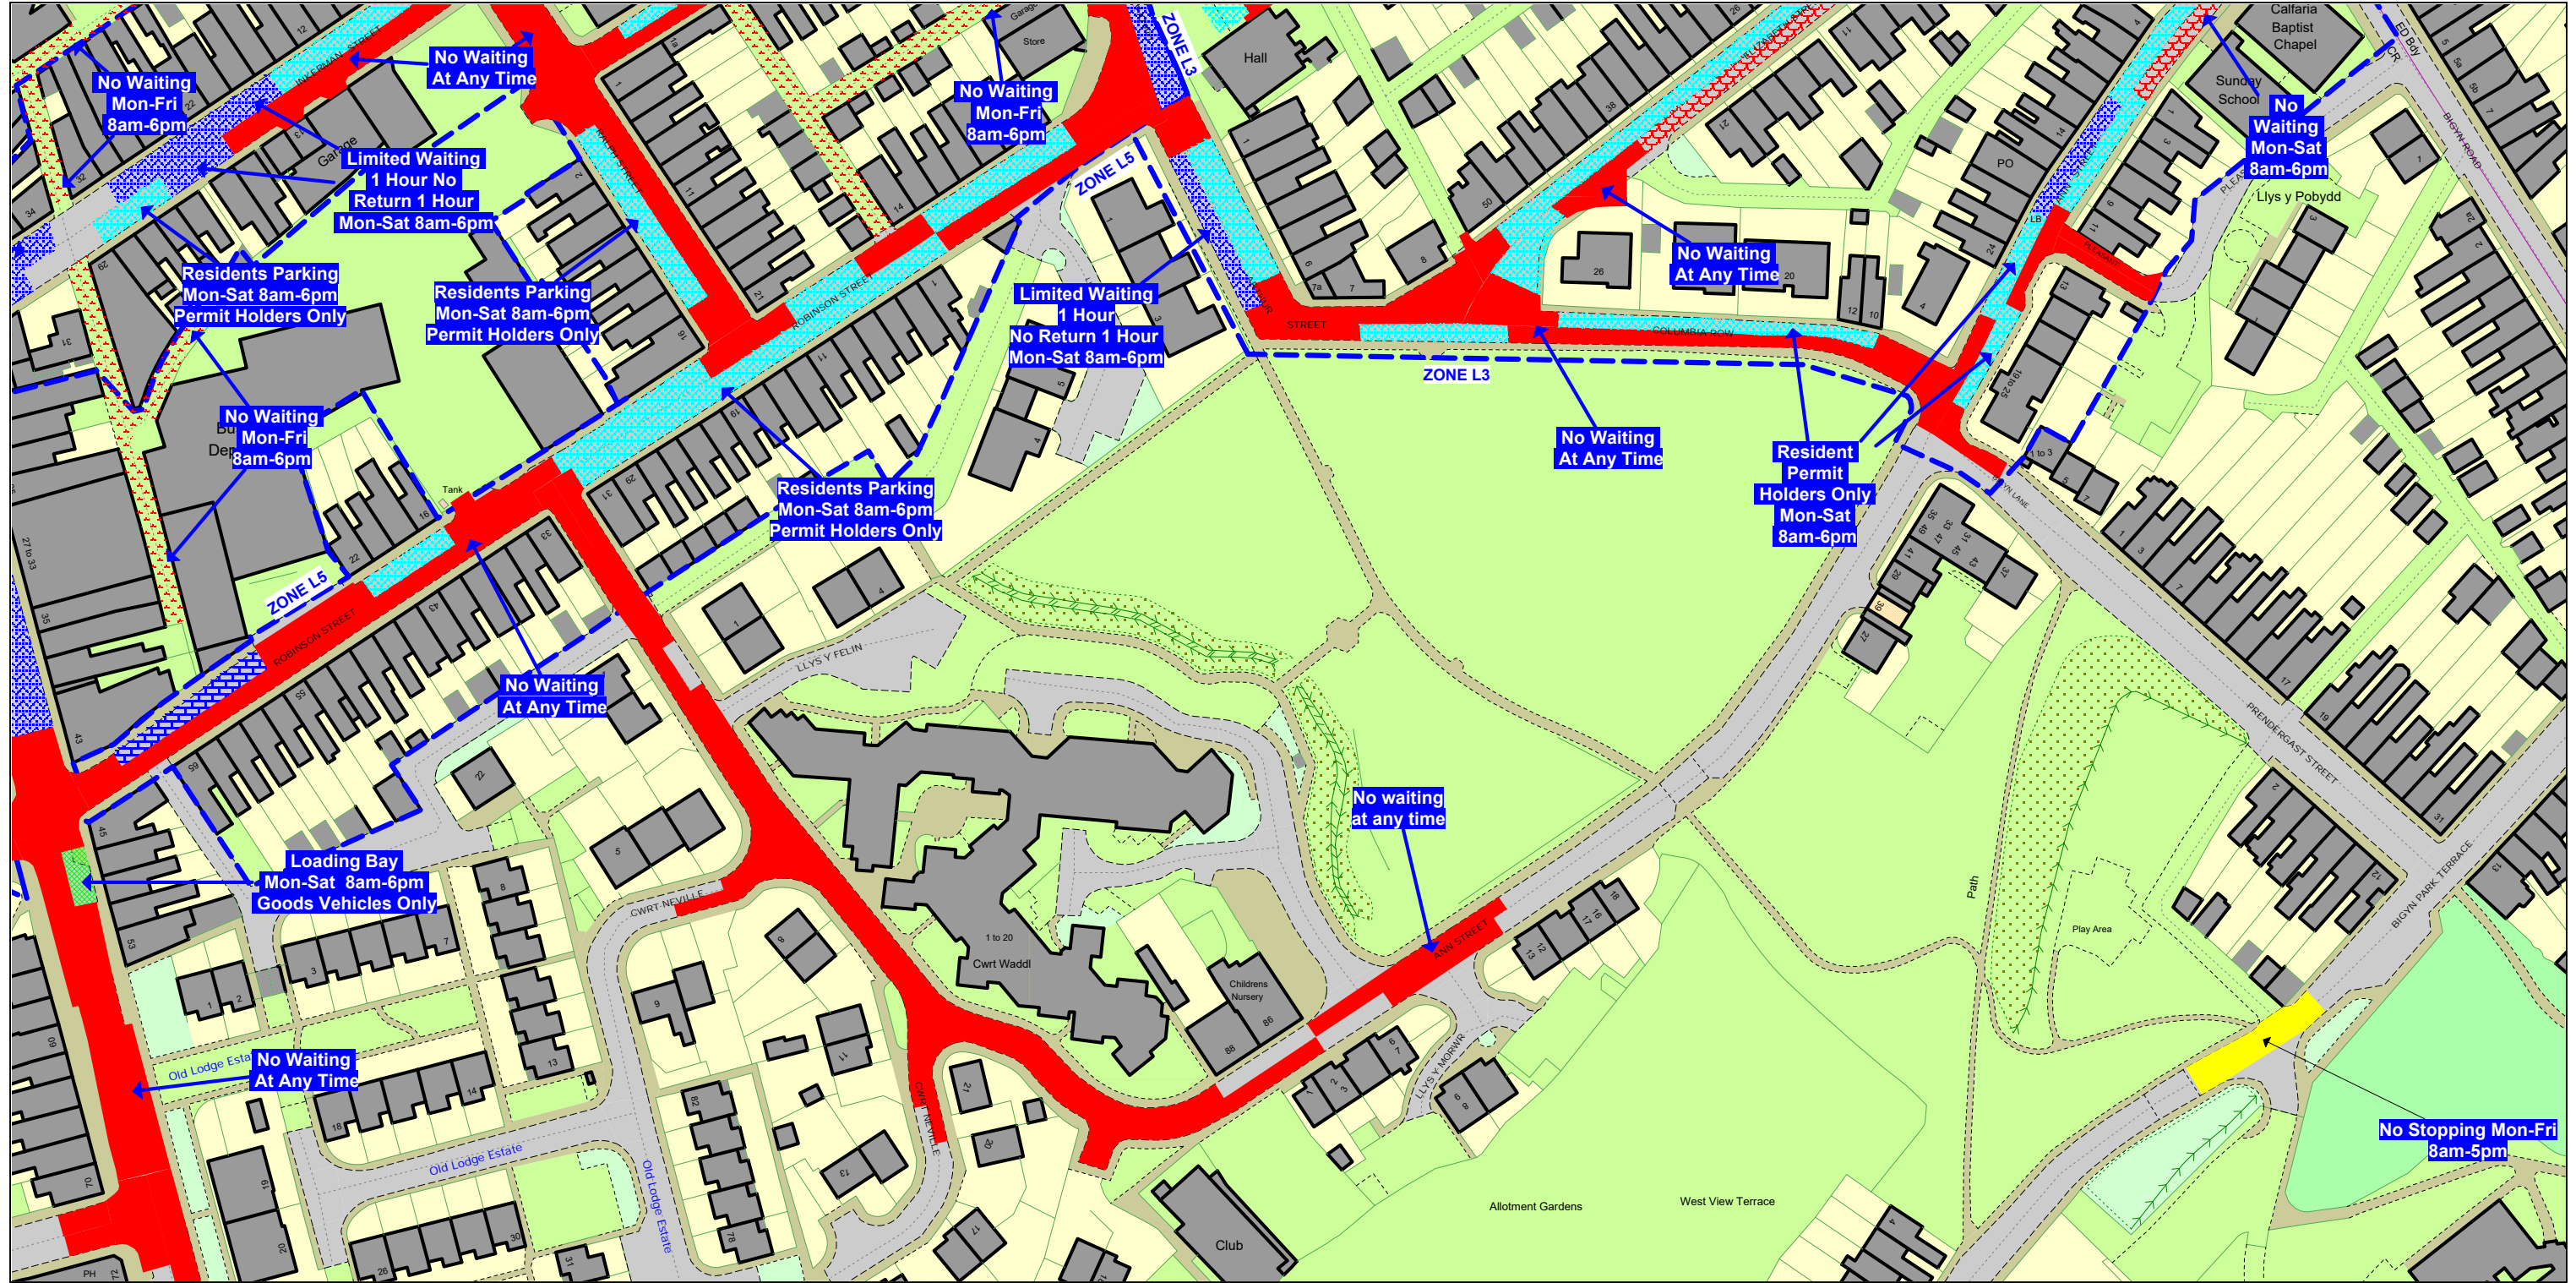

SCALE - 1 : 1250

PROPOSED

THE COUNTY OF CARMARTHENSHIRE
(LLANELLI) (WAITING RESTRICTIONS
AND STREET PARKING PLACES)
CONSOLIDATION (VARIATION NO. 38)
ORDER 2020

ADJACENT TILE REFERENCES

	CK217	
CJ218		CL218
	CK219	

Carmarthenshire County Council
Parc Myrddin
Richmond Terrace
Carmarthen
SA31 1HQ