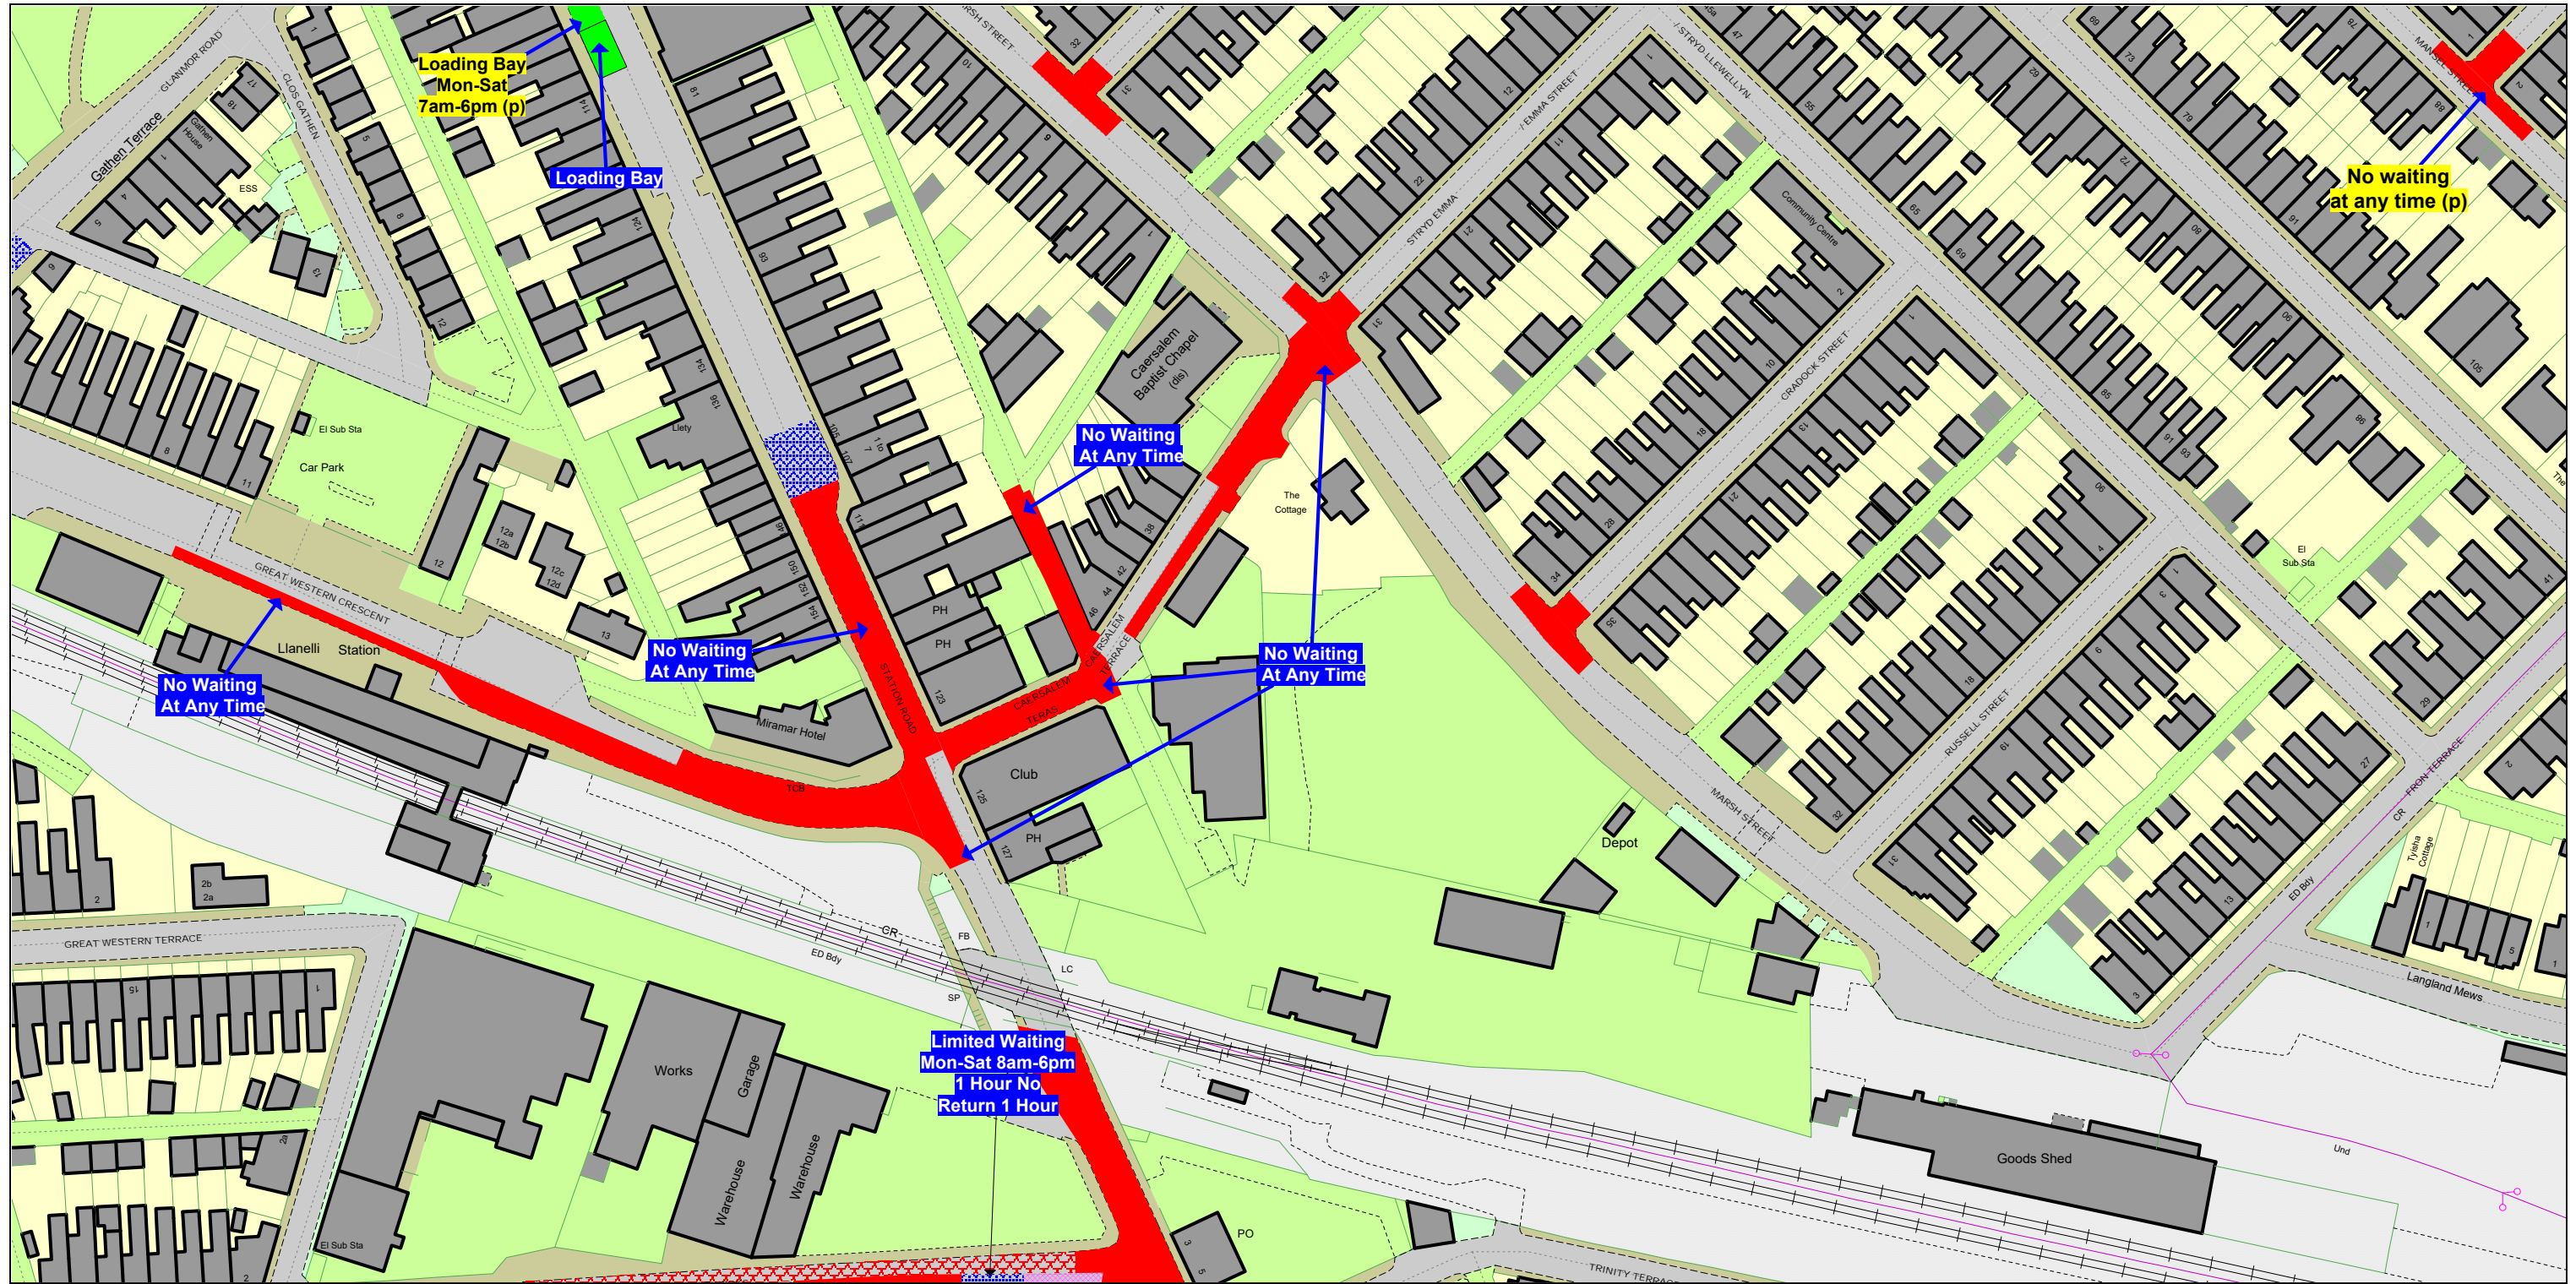

SCALE - 1 : 1250

PROPOSED

THE COUNTY OF CARMARTHENSHIRE
(LLANELLI) (WAITING RESTRICTIONS
AND STREET PARKING PLACES)
CONSOLIDATION (VARIATION NO. 38)
ORDER 2020

ADJACENT TILE REFERENCES

	CK219	
CJ220		
	CK221	

Carmarthenshire County Council
Parc Myrddin
Richmond Terrace
Carmarthen
SA31 1HQ