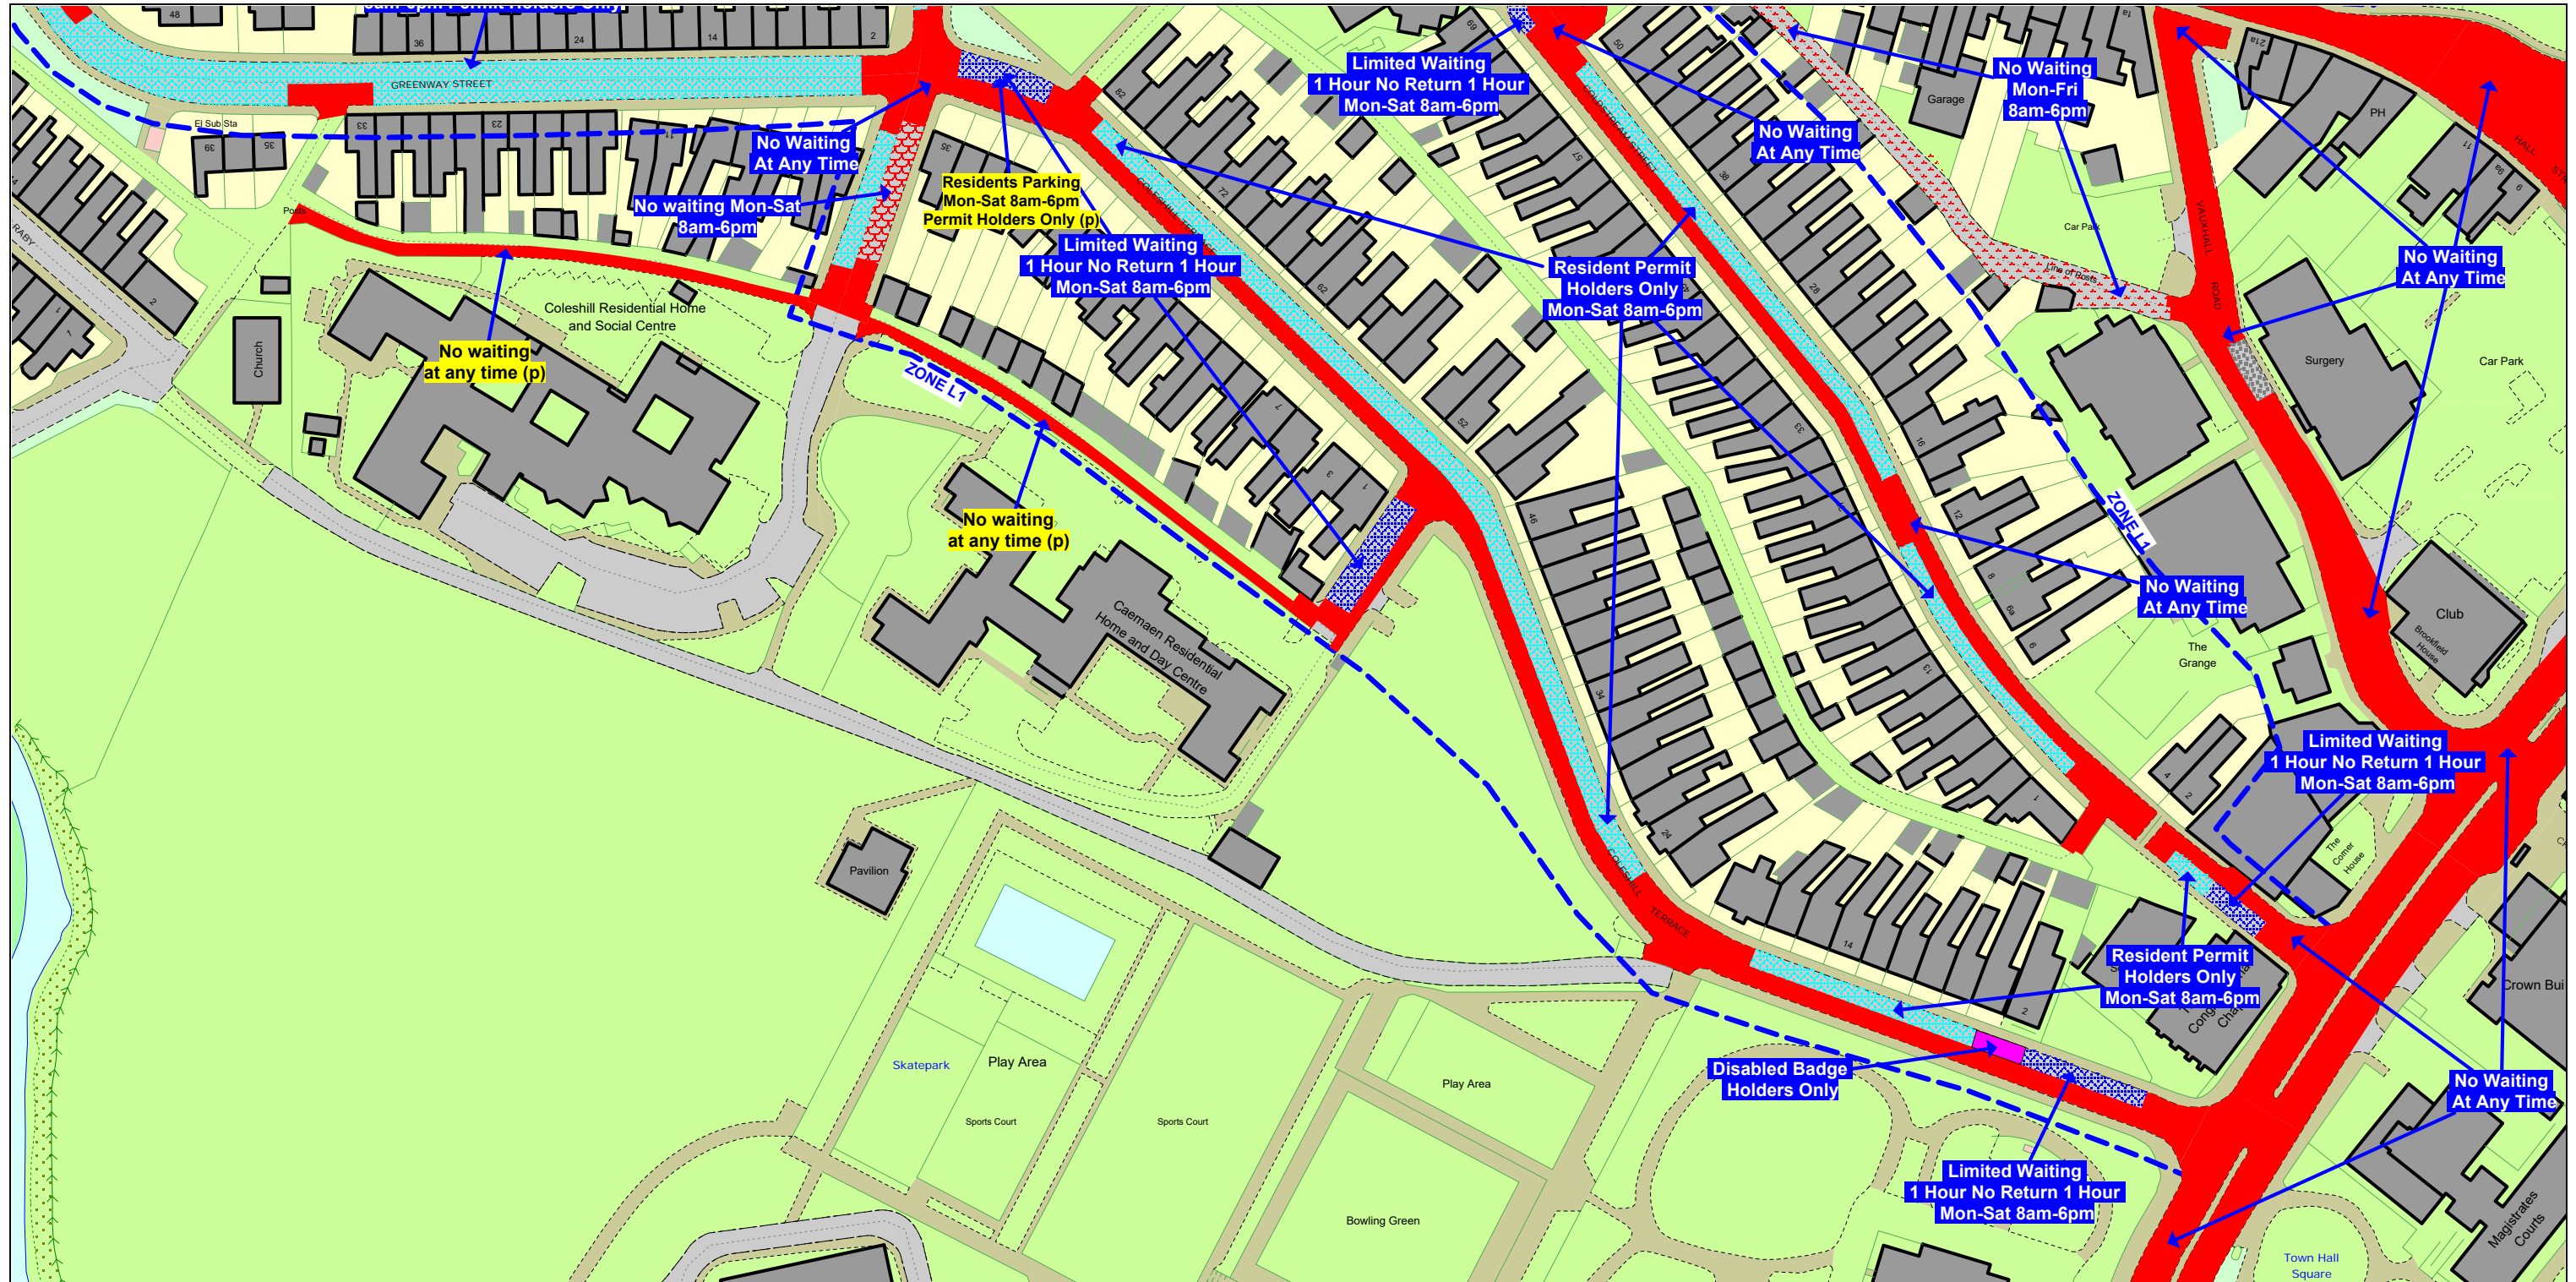

SCALE - 1 : 1250

PROPOSED

THE COUNTY OF CARMARTHENSHIRE
(LLANELLI) (WAITING RESTRICTIONS
AND STREET PARKING PLACES)
CONSOLIDATION (VARIATION NO. 38)
ORDER 2020

ADJACENT TILE REFERENCES

	CJ215	
CI216		CK216
	CJ217	

Carmarthenshire County Council
Parc Myrddin
Richmond Terrace
Carmarthen
SA31 1HQ