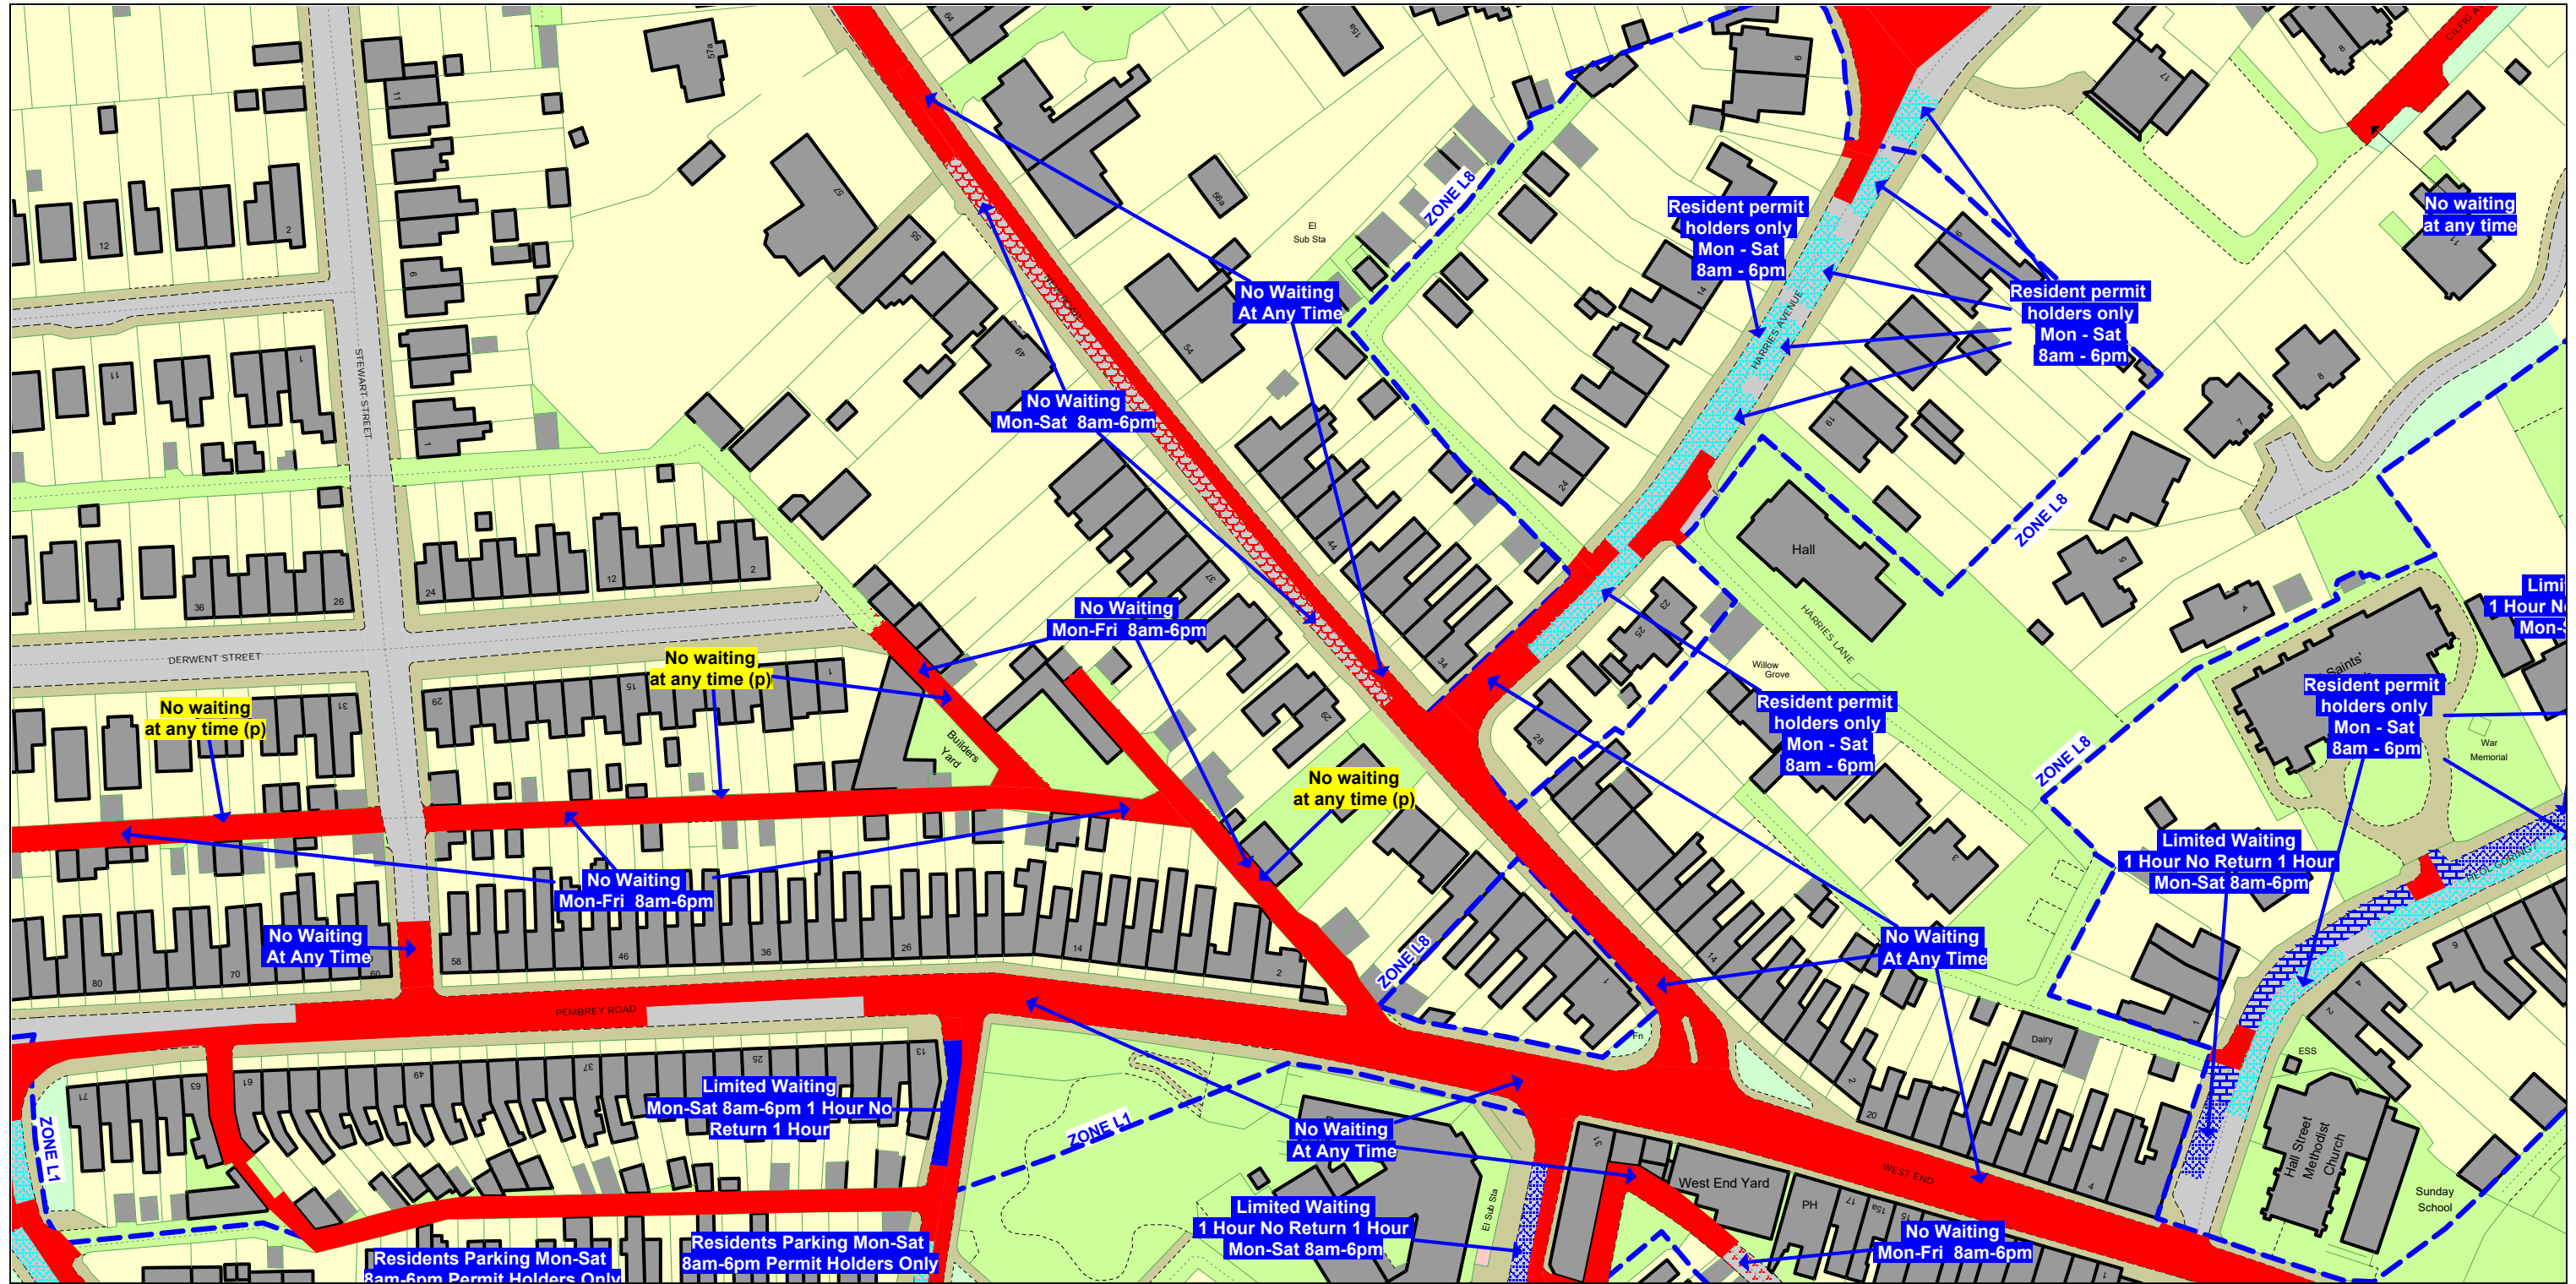

SCALE - 1 : 1250

PROPOSED

THE COUNTY OF CARMARTHENSHIRE
(LLANELLI) (WAITING RESTRICTIONS
AND STREET PARKING PLACES)
CONSOLIDATION (VARIATION NO. 38)
ORDER 2020

ADJACENT TILE REFERENCES

	CJ214	
CI215		CK215
	CJ216	

Carmarthenshire County Council
Parc Myrddin
Richmond Terrace
Carmarthen
SA31 1HQ