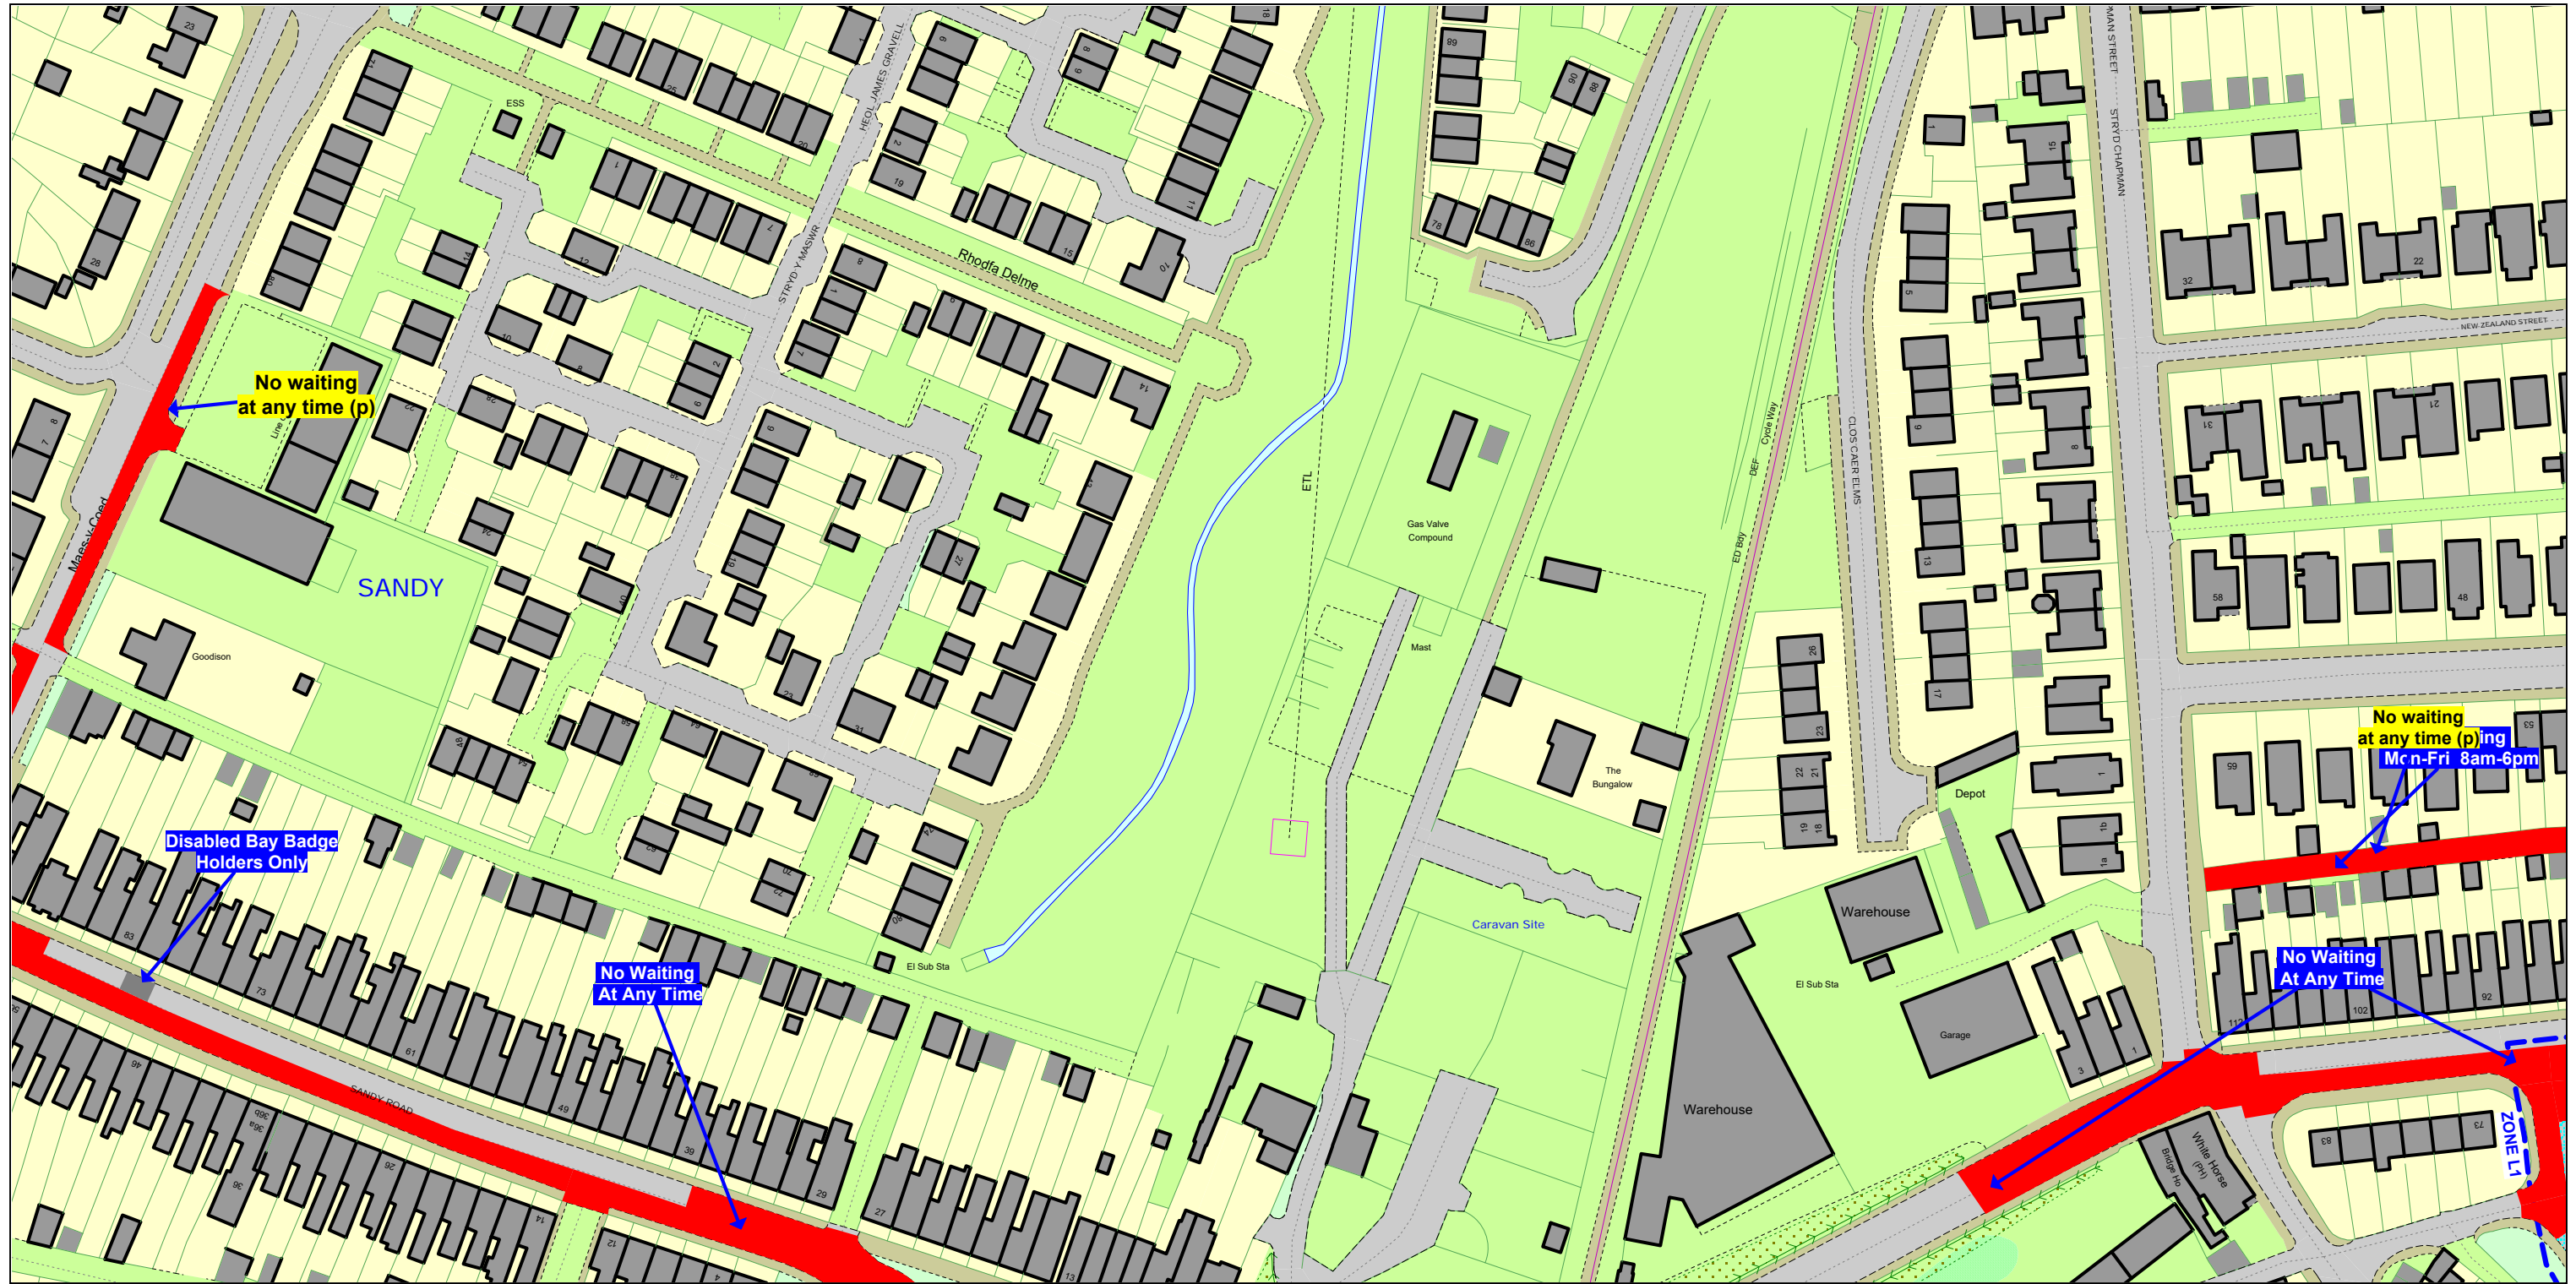

SCALE - 1 : 1250

PROPOSED

THE COUNTY OF CARMARTHENSHIRE
(LLANELLI) (WAITING RESTRICTIONS
AND STREET PARKING PLACES)
CONSOLIDATION (VARIATION NO. 38)
ORDER 2020

ADJACENT TILE REFERENCES

CH215		CJ215
	CI216	