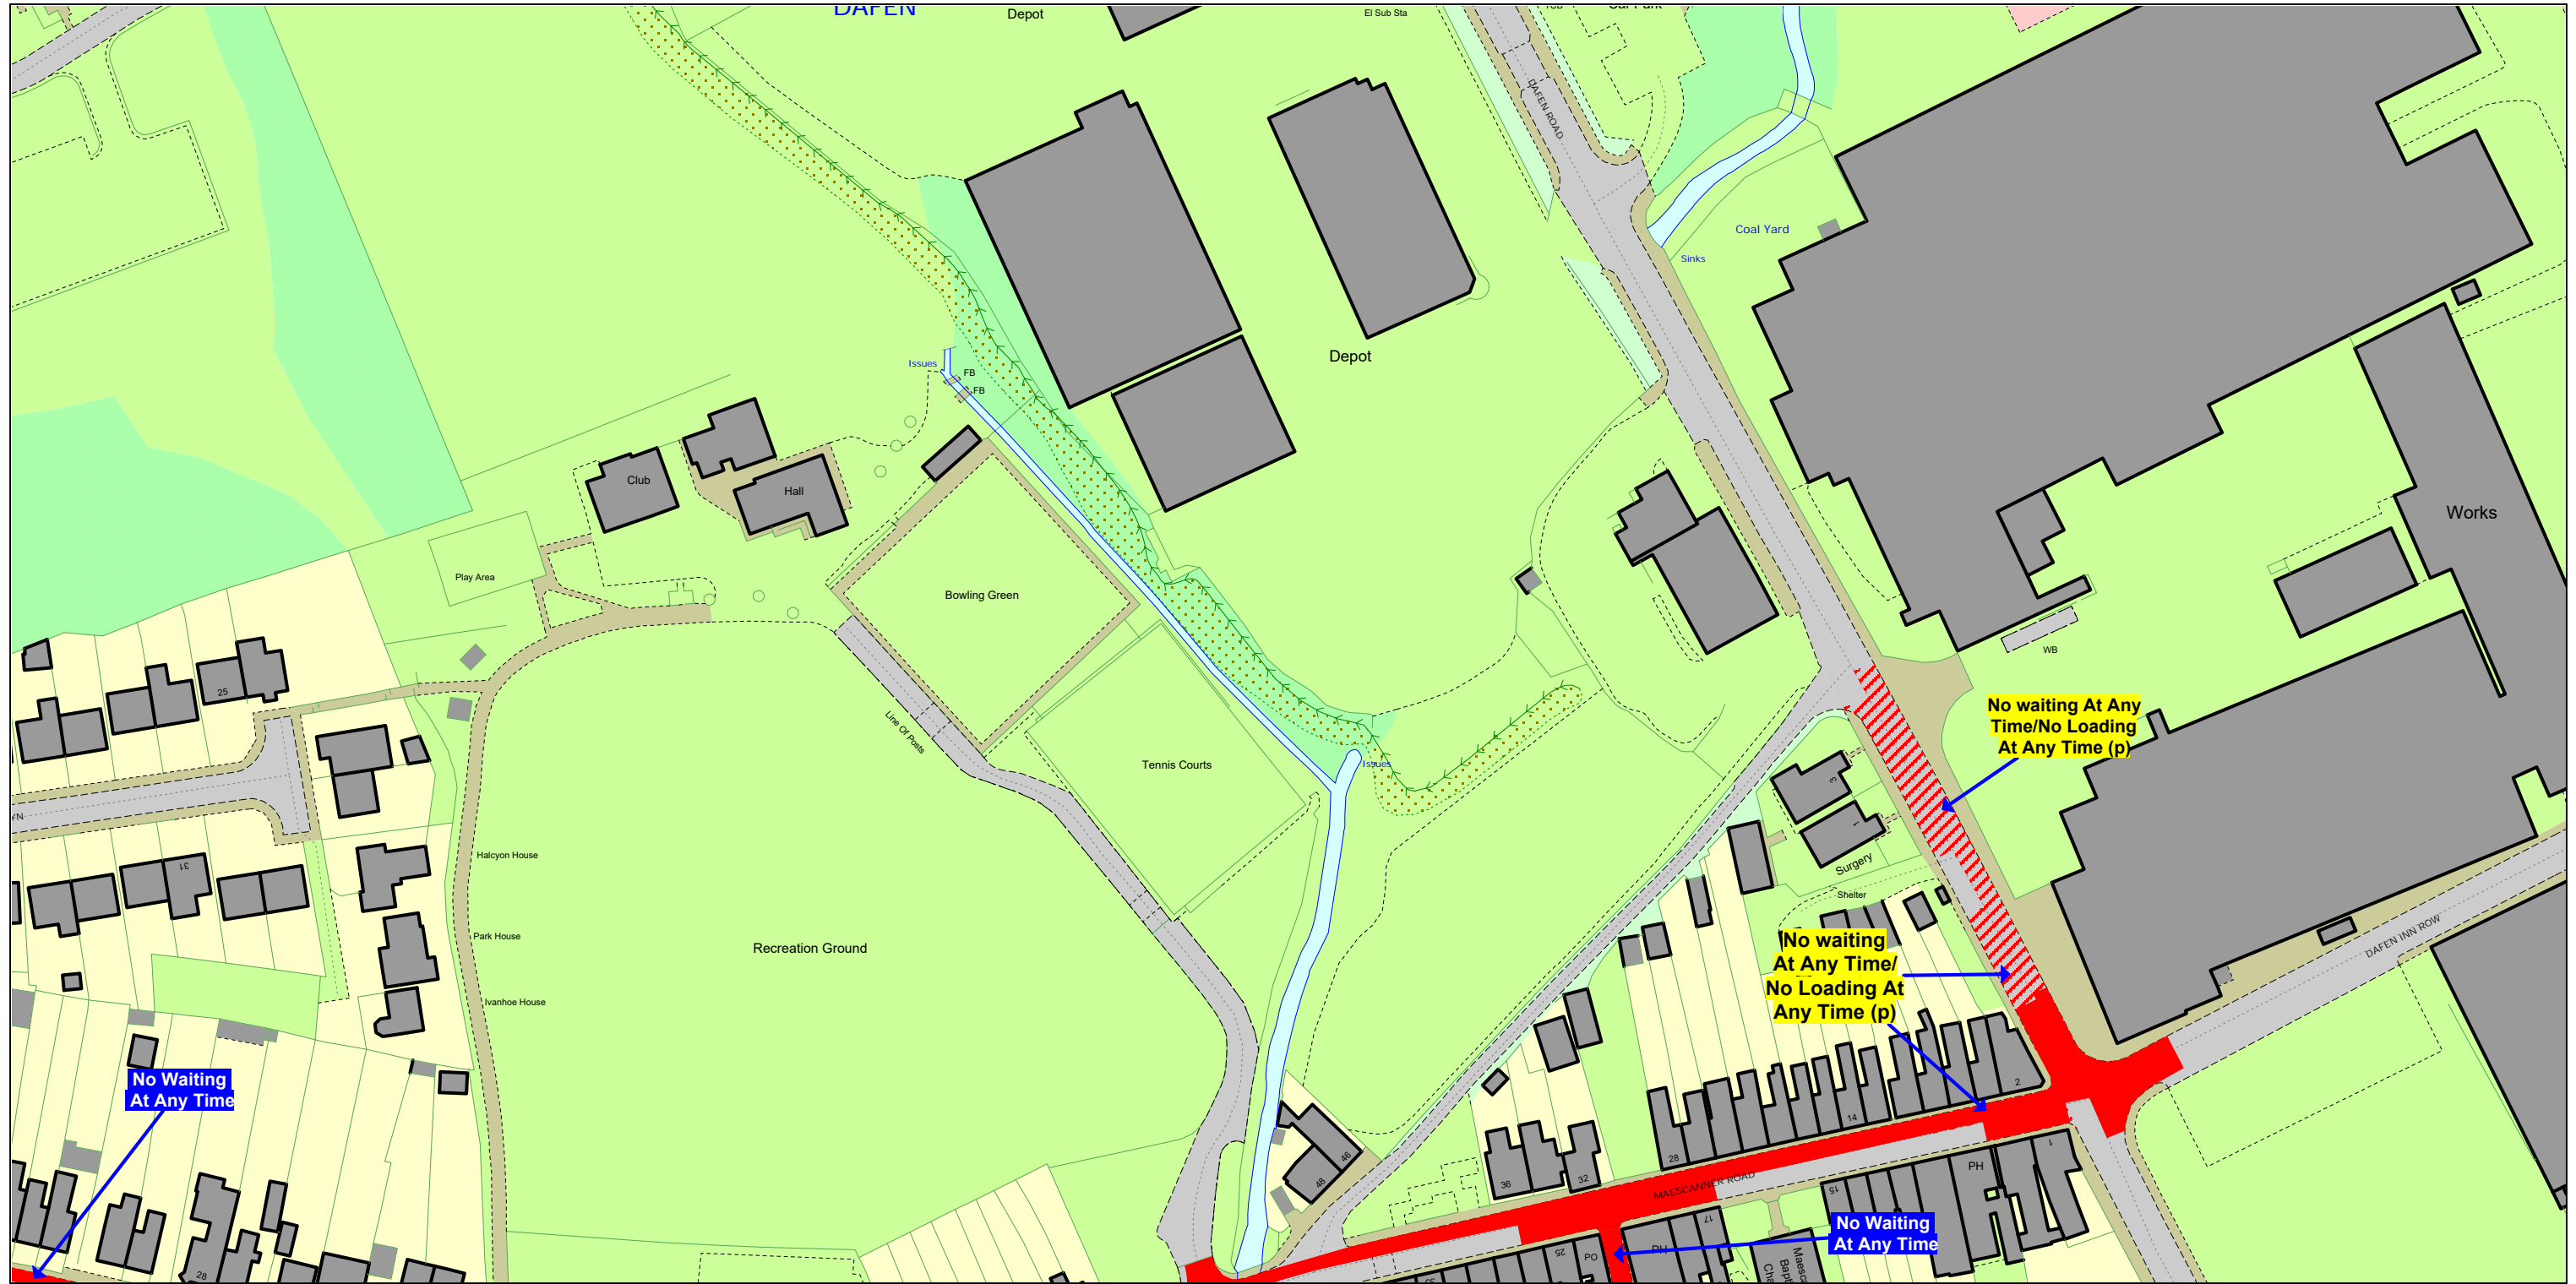

SCALE - 1 : 1250

PROPOSED

THE COUNTY OF CARMARTHENSHIRE
(LLANELLI) (WAITING RESTRICTIONS
AND STREET PARKING PLACES)
CONSOLIDATION (VARIATION NO. 38)
ORDER 2020

ADJACENT TILE REFERENCES

	CO212	
CN213		
	CO214	

Carmarthenshire County Council
Parc Myrddin
Richmond Terrace
Carmarthen
SA31 1HQ