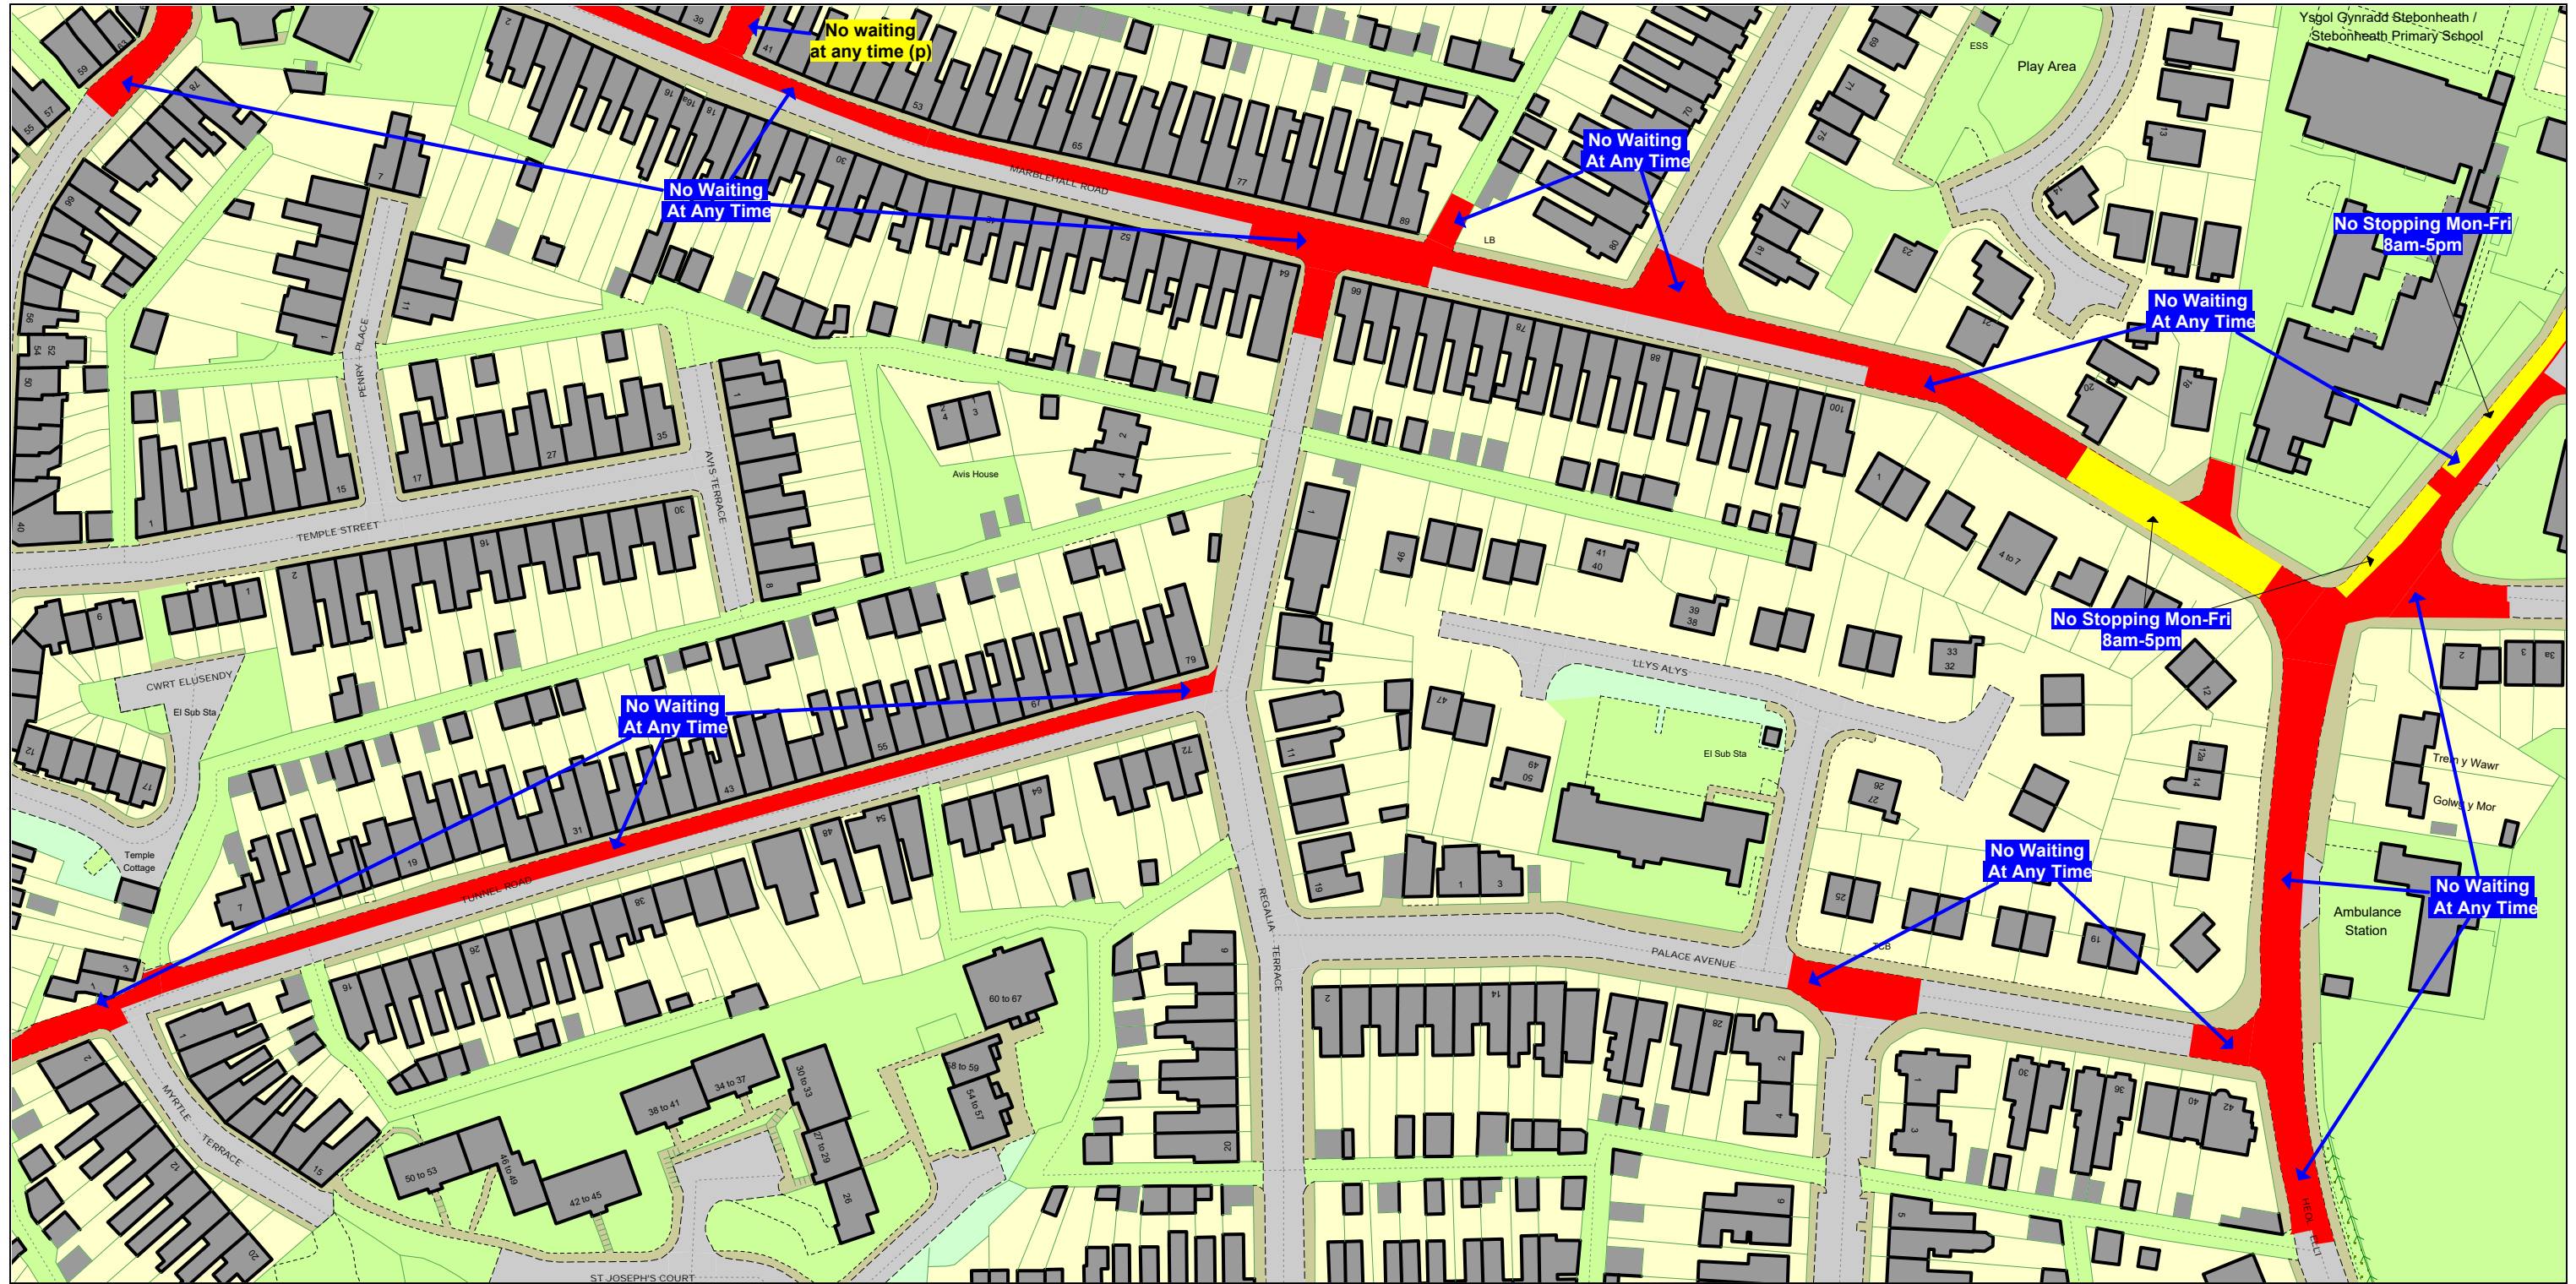

SCALE - 1 : 1250

PROPOSED

THE COUNTY OF CARMARTHENSHIRE
(LLANELLI) (WAITING RESTRICTIONS
AND STREET PARKING PLACES)
CONSOLIDATION (VARIATION NO. 38)
ORDER 2020

ADJACENT TILE REFERENCES

	CL216	
CK217		CM217
	CL218	

Carmarthenshire County Council
Parc Myrddin
Richmond Terrace
Carmarthen
SA31 1HQ