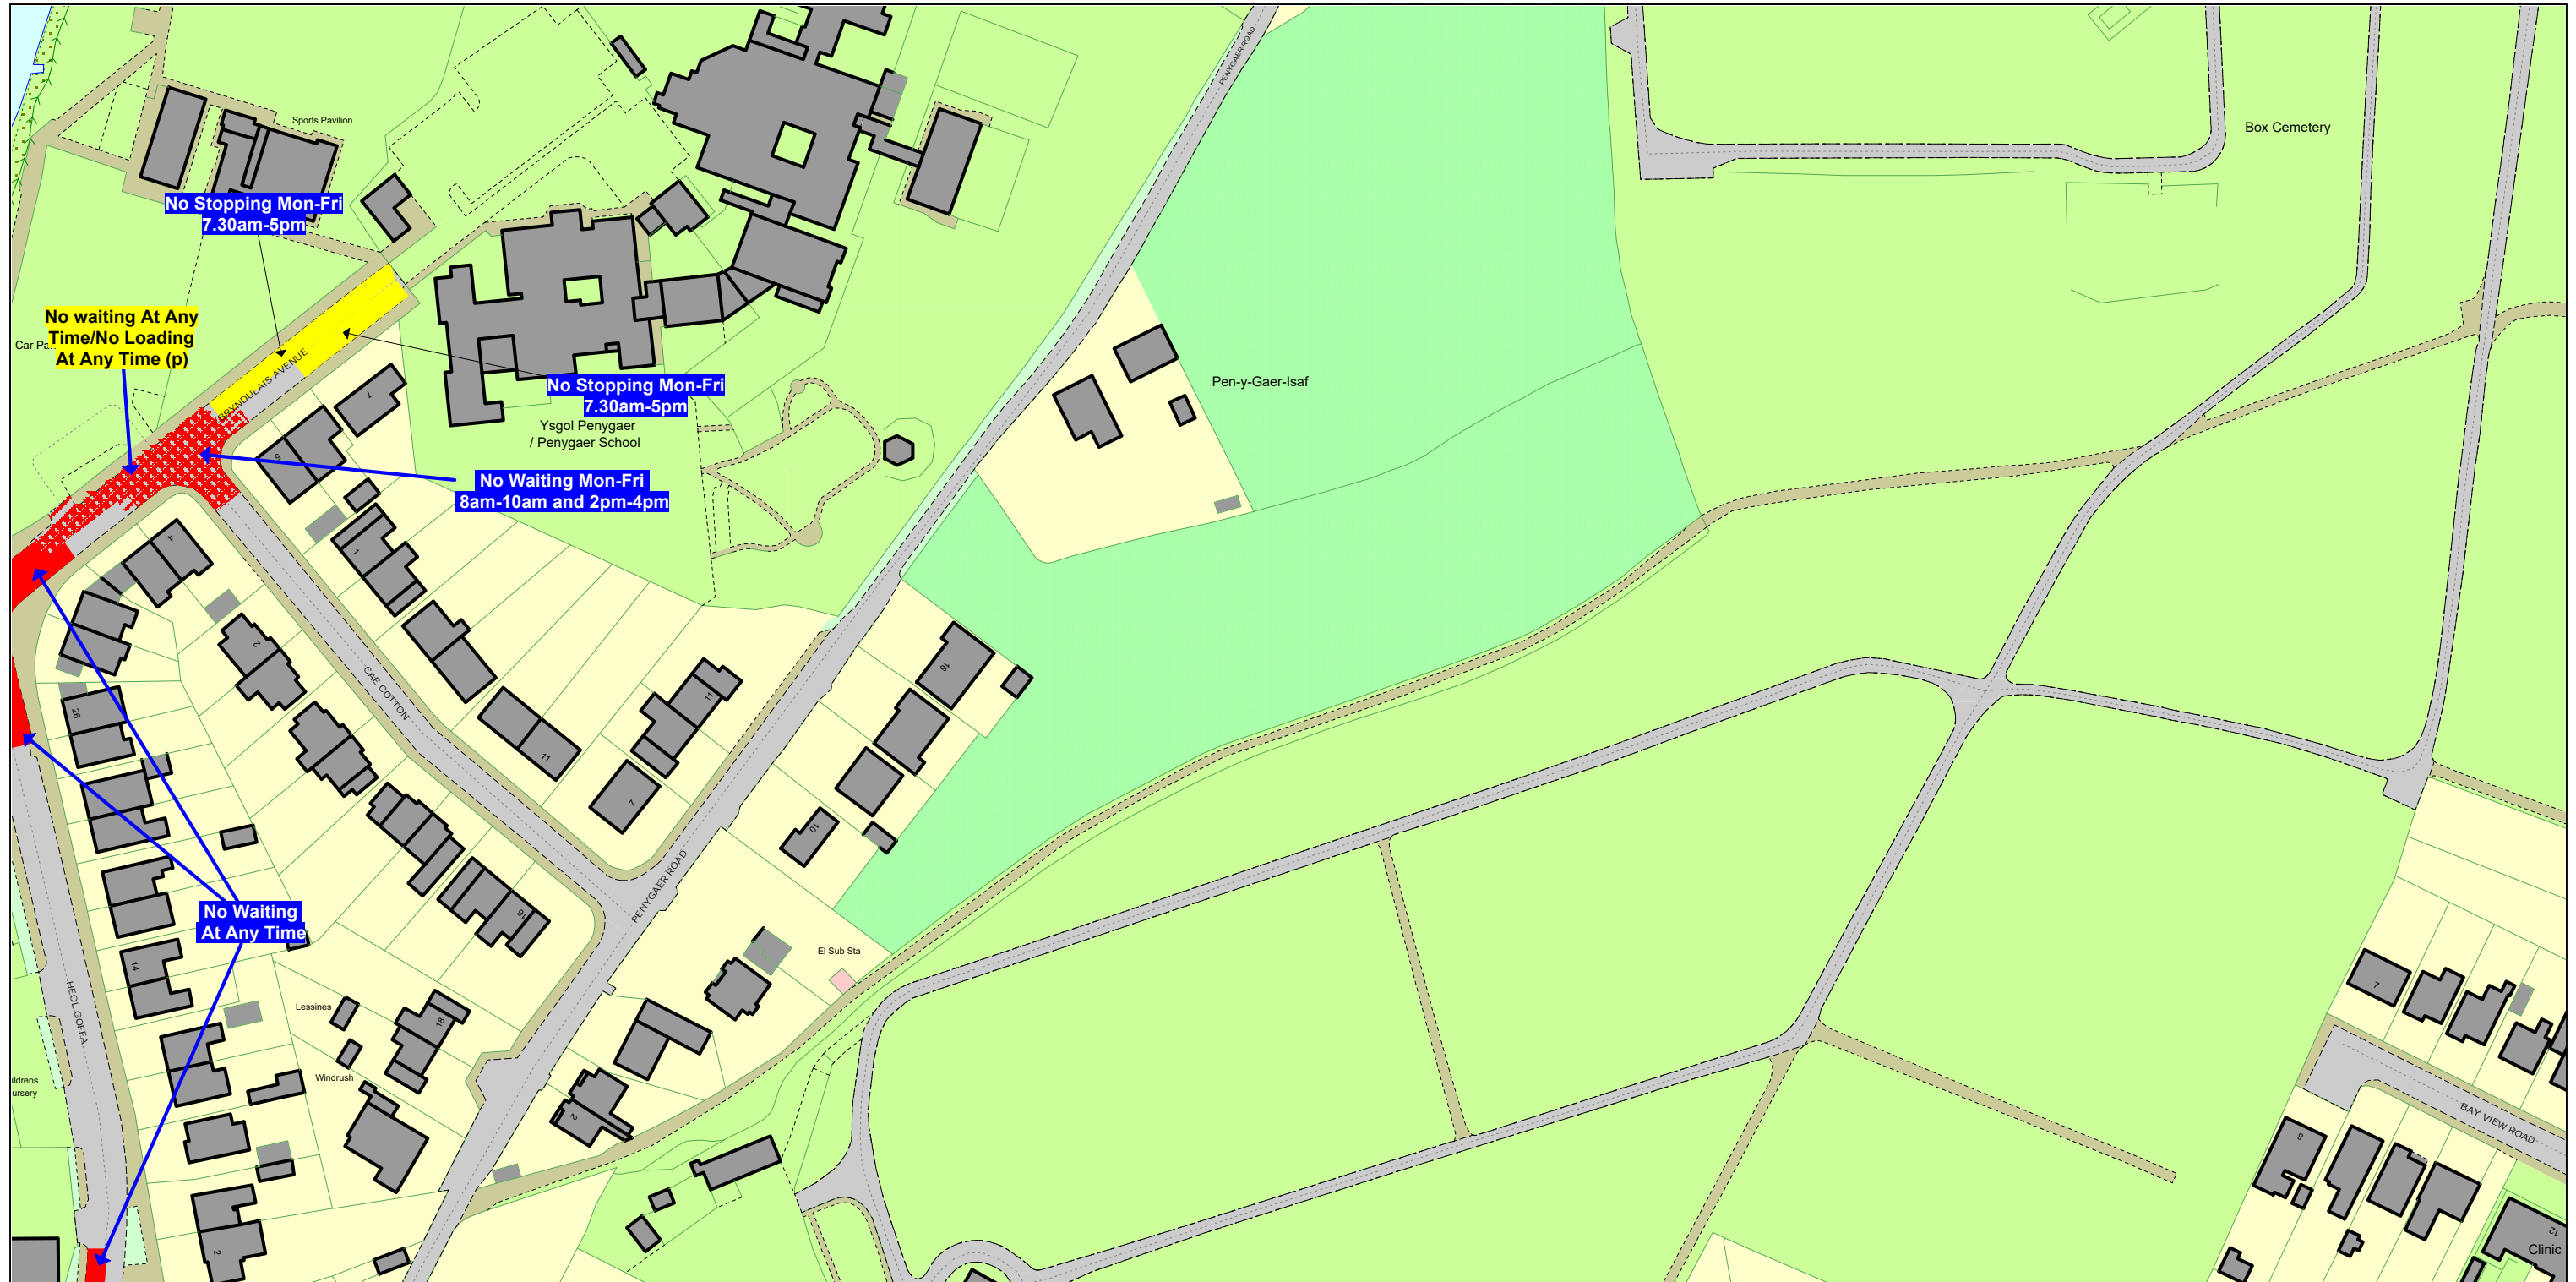

SCALE - 1 : 1250

PROPOSED

THE COUNTY OF CARMARTHENSHIRE
(LLANELLI) (WAITING RESTRICTIONS
AND STREET PARKING PLACES)
CONSOLIDATION (VARIATION NO. 38)
ORDER 2020

ADJACENT TILE REFERENCES

CL214		CN214
	CM215	

Carmarthenshire County Council
Parc Myrddin
Richmond Terrace
Carmarthen
SA31 1HQ