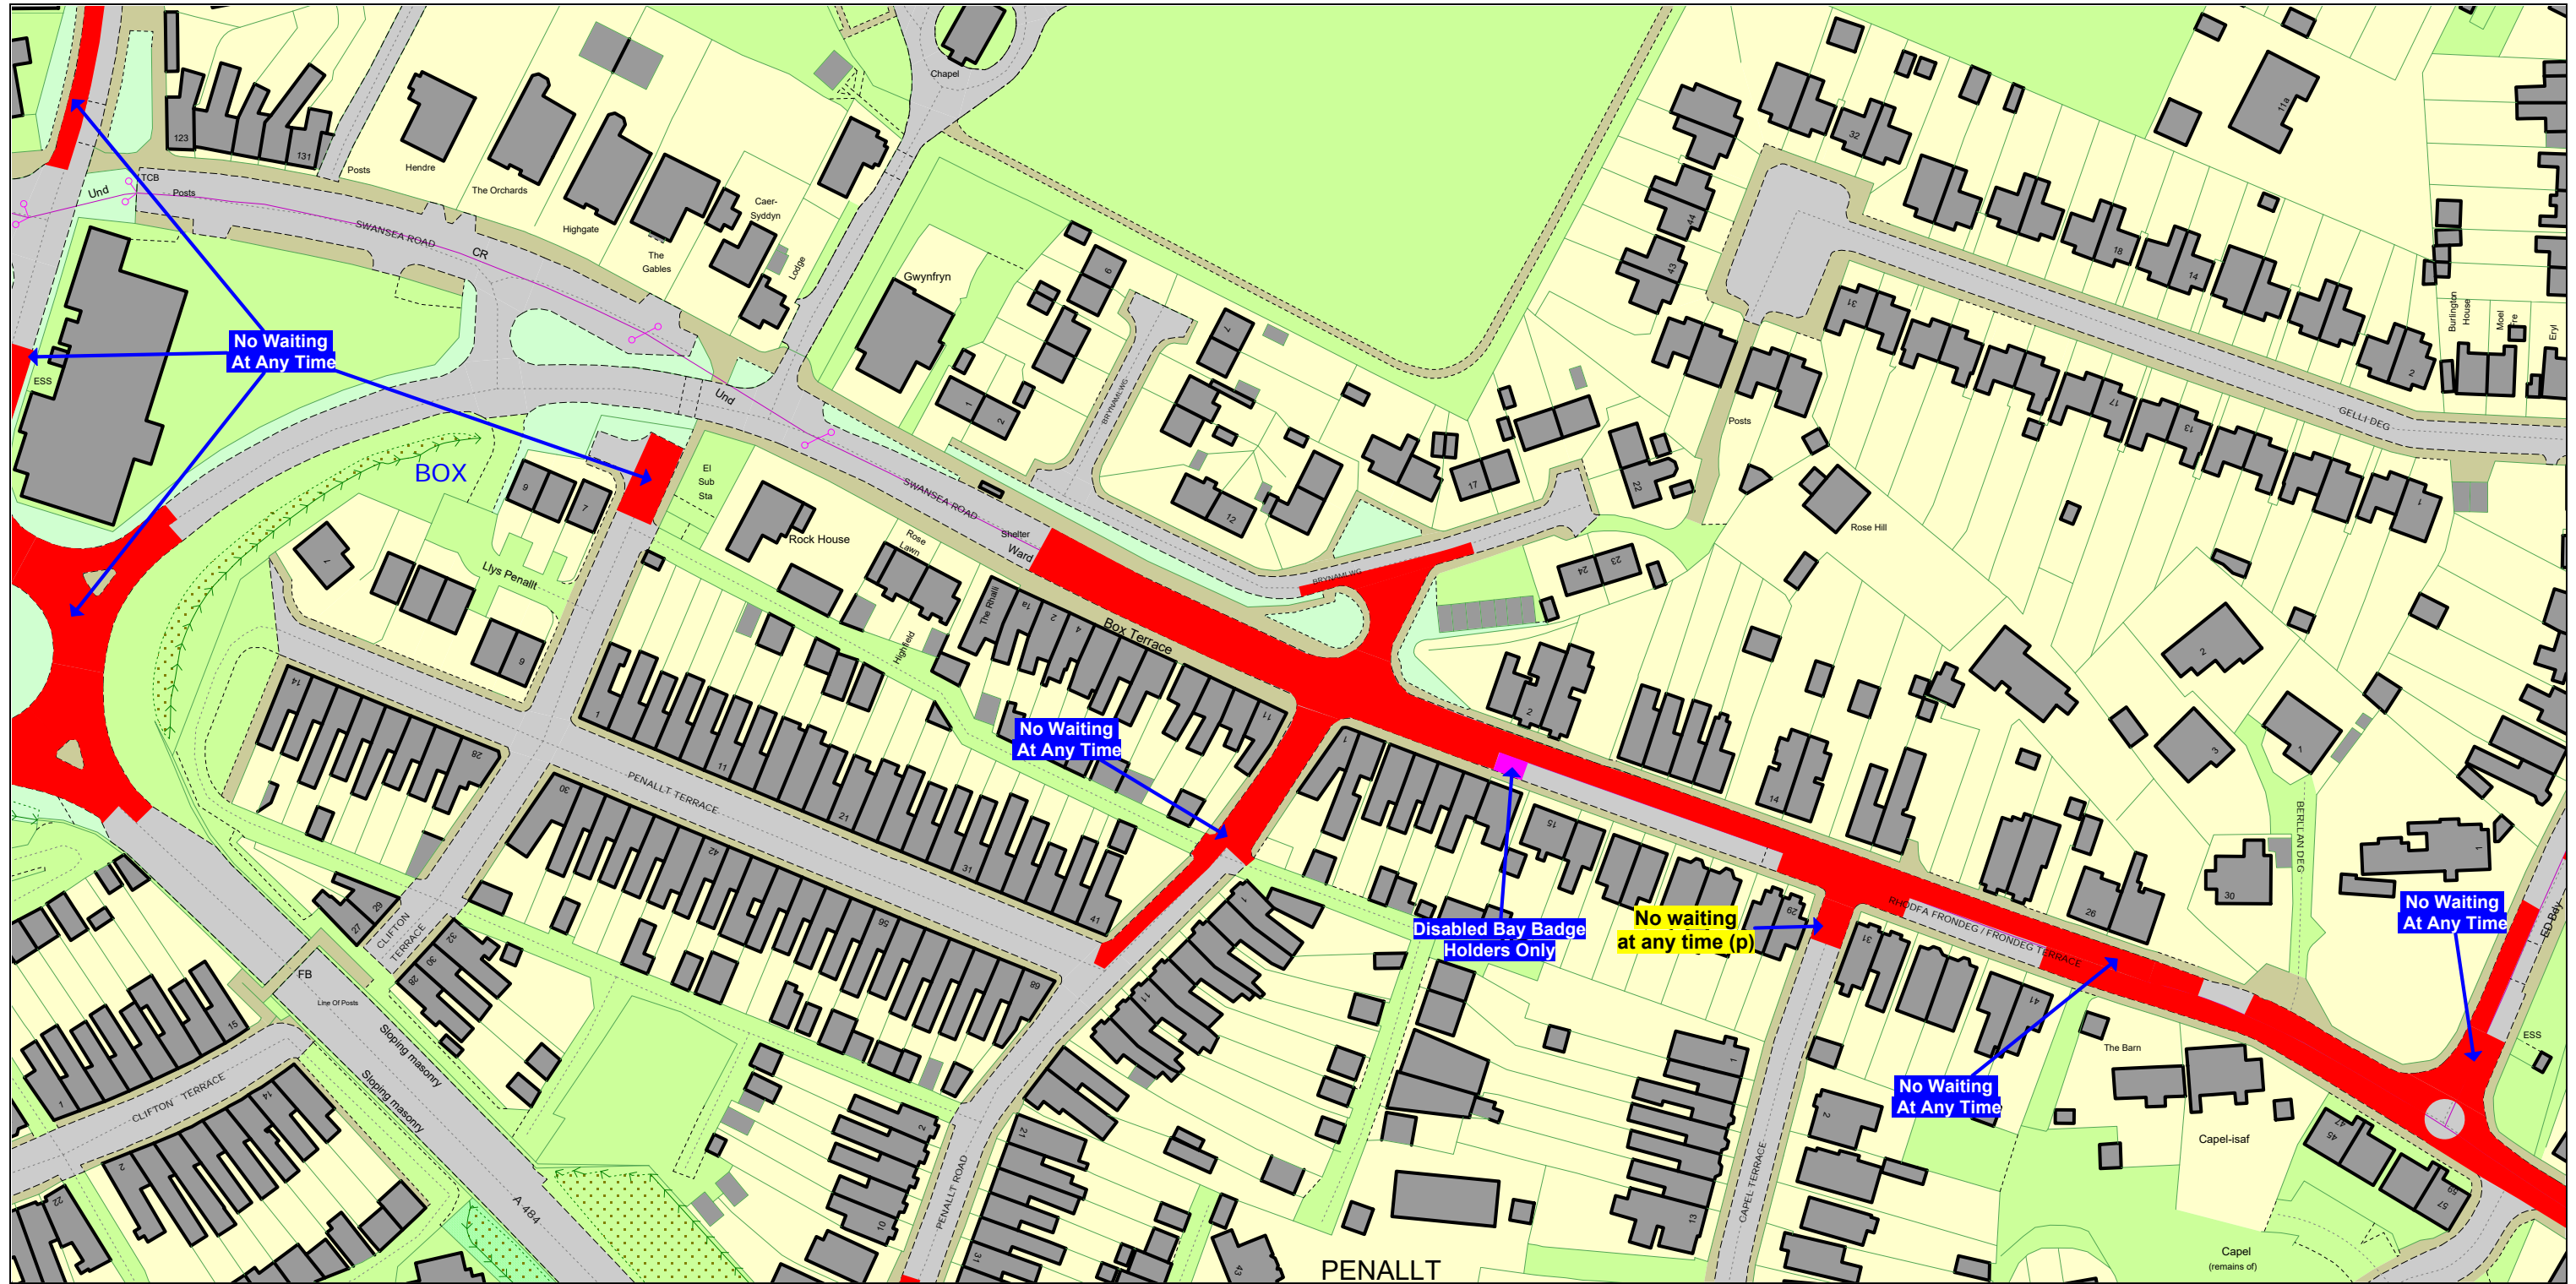

SCALE - 1 : 1250

PROPOSED

THE COUNTY OF CARMARTHENSHIRE
(LLANELLI) (WAITING RESTRICTIONS
AND STREET PARKING PLACES)
CONSOLIDATION (VARIATION NO. 38)
ORDER 2020

ADJACENT TILE REFERENCES

	CM214	
CL215		CN215
	CM216	

Carmarthenshire County Council
Parc Myrddin
Richmond Terrace
Carmarthen
SA31 1HQ