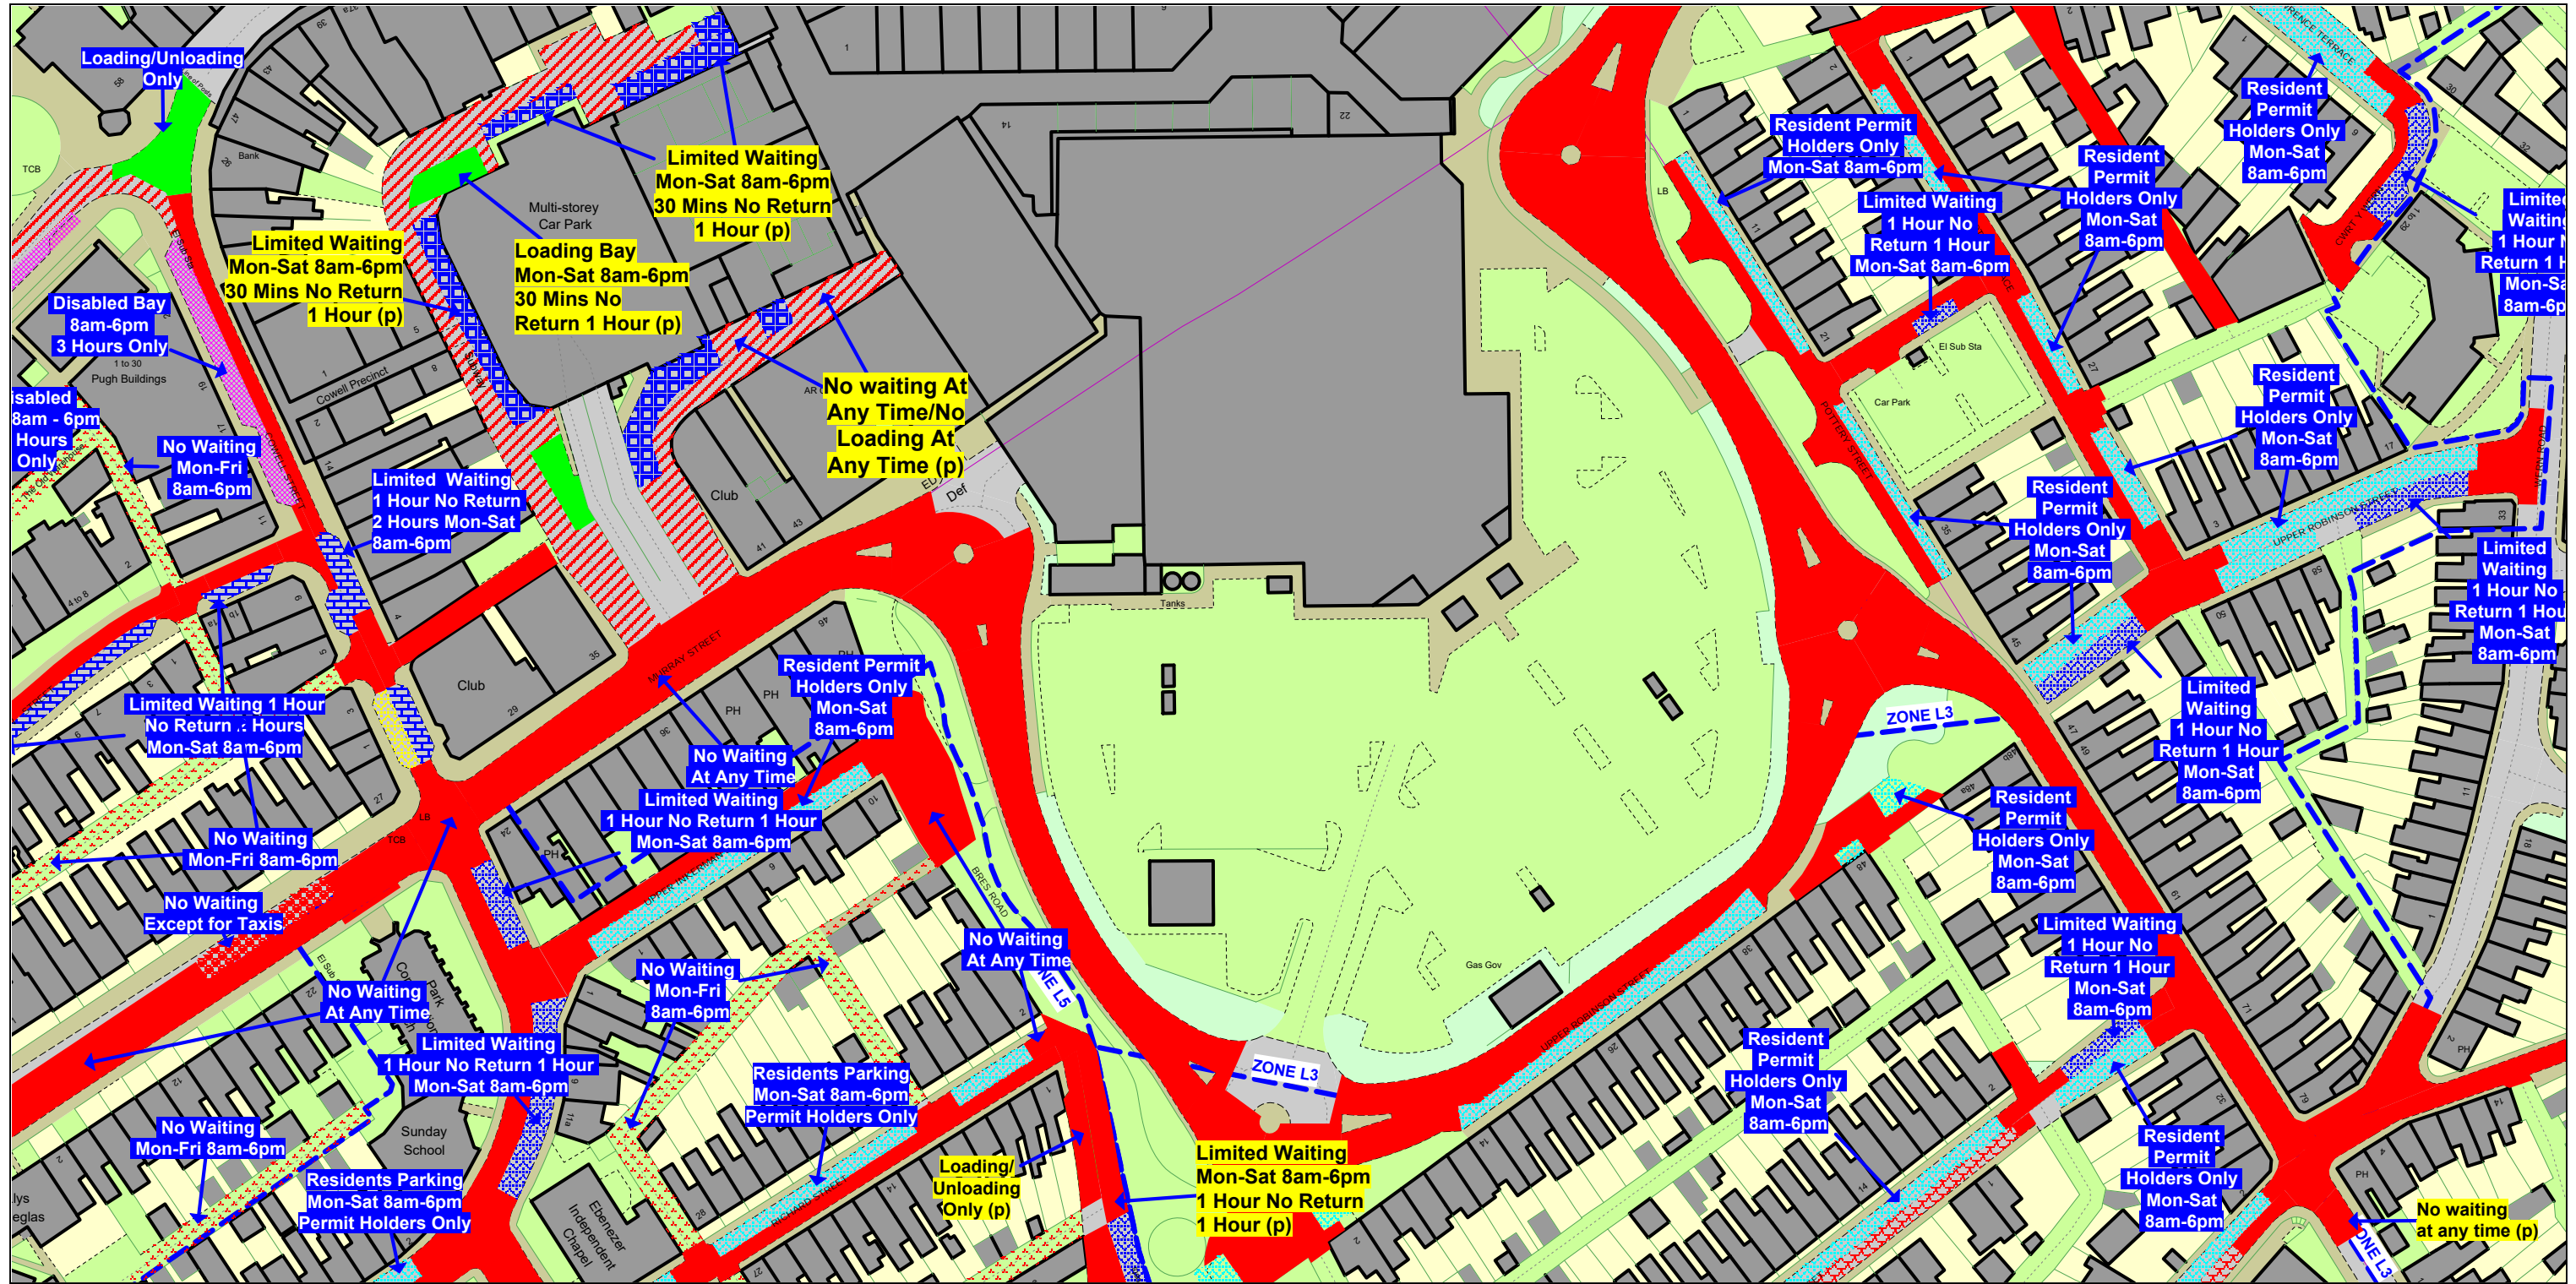

SCALE - 1 : 1250

PROPOSED

THE COUNTY OF CARMARTHENSHIRE
(LLANELLI) (WAITING RESTRICTIONS
AND STREET PARKING PLACES)
CONSOLIDATION (VARIATION NO. 38)
ORDER 2020

ADJACENT TILE REFERENCES

	CK216	
CJ217		CL217
	CK218	

Carmarthenshire County Council
Parc Myrddin
Richmond Terrace
Carmarthen
SA31 1HQ