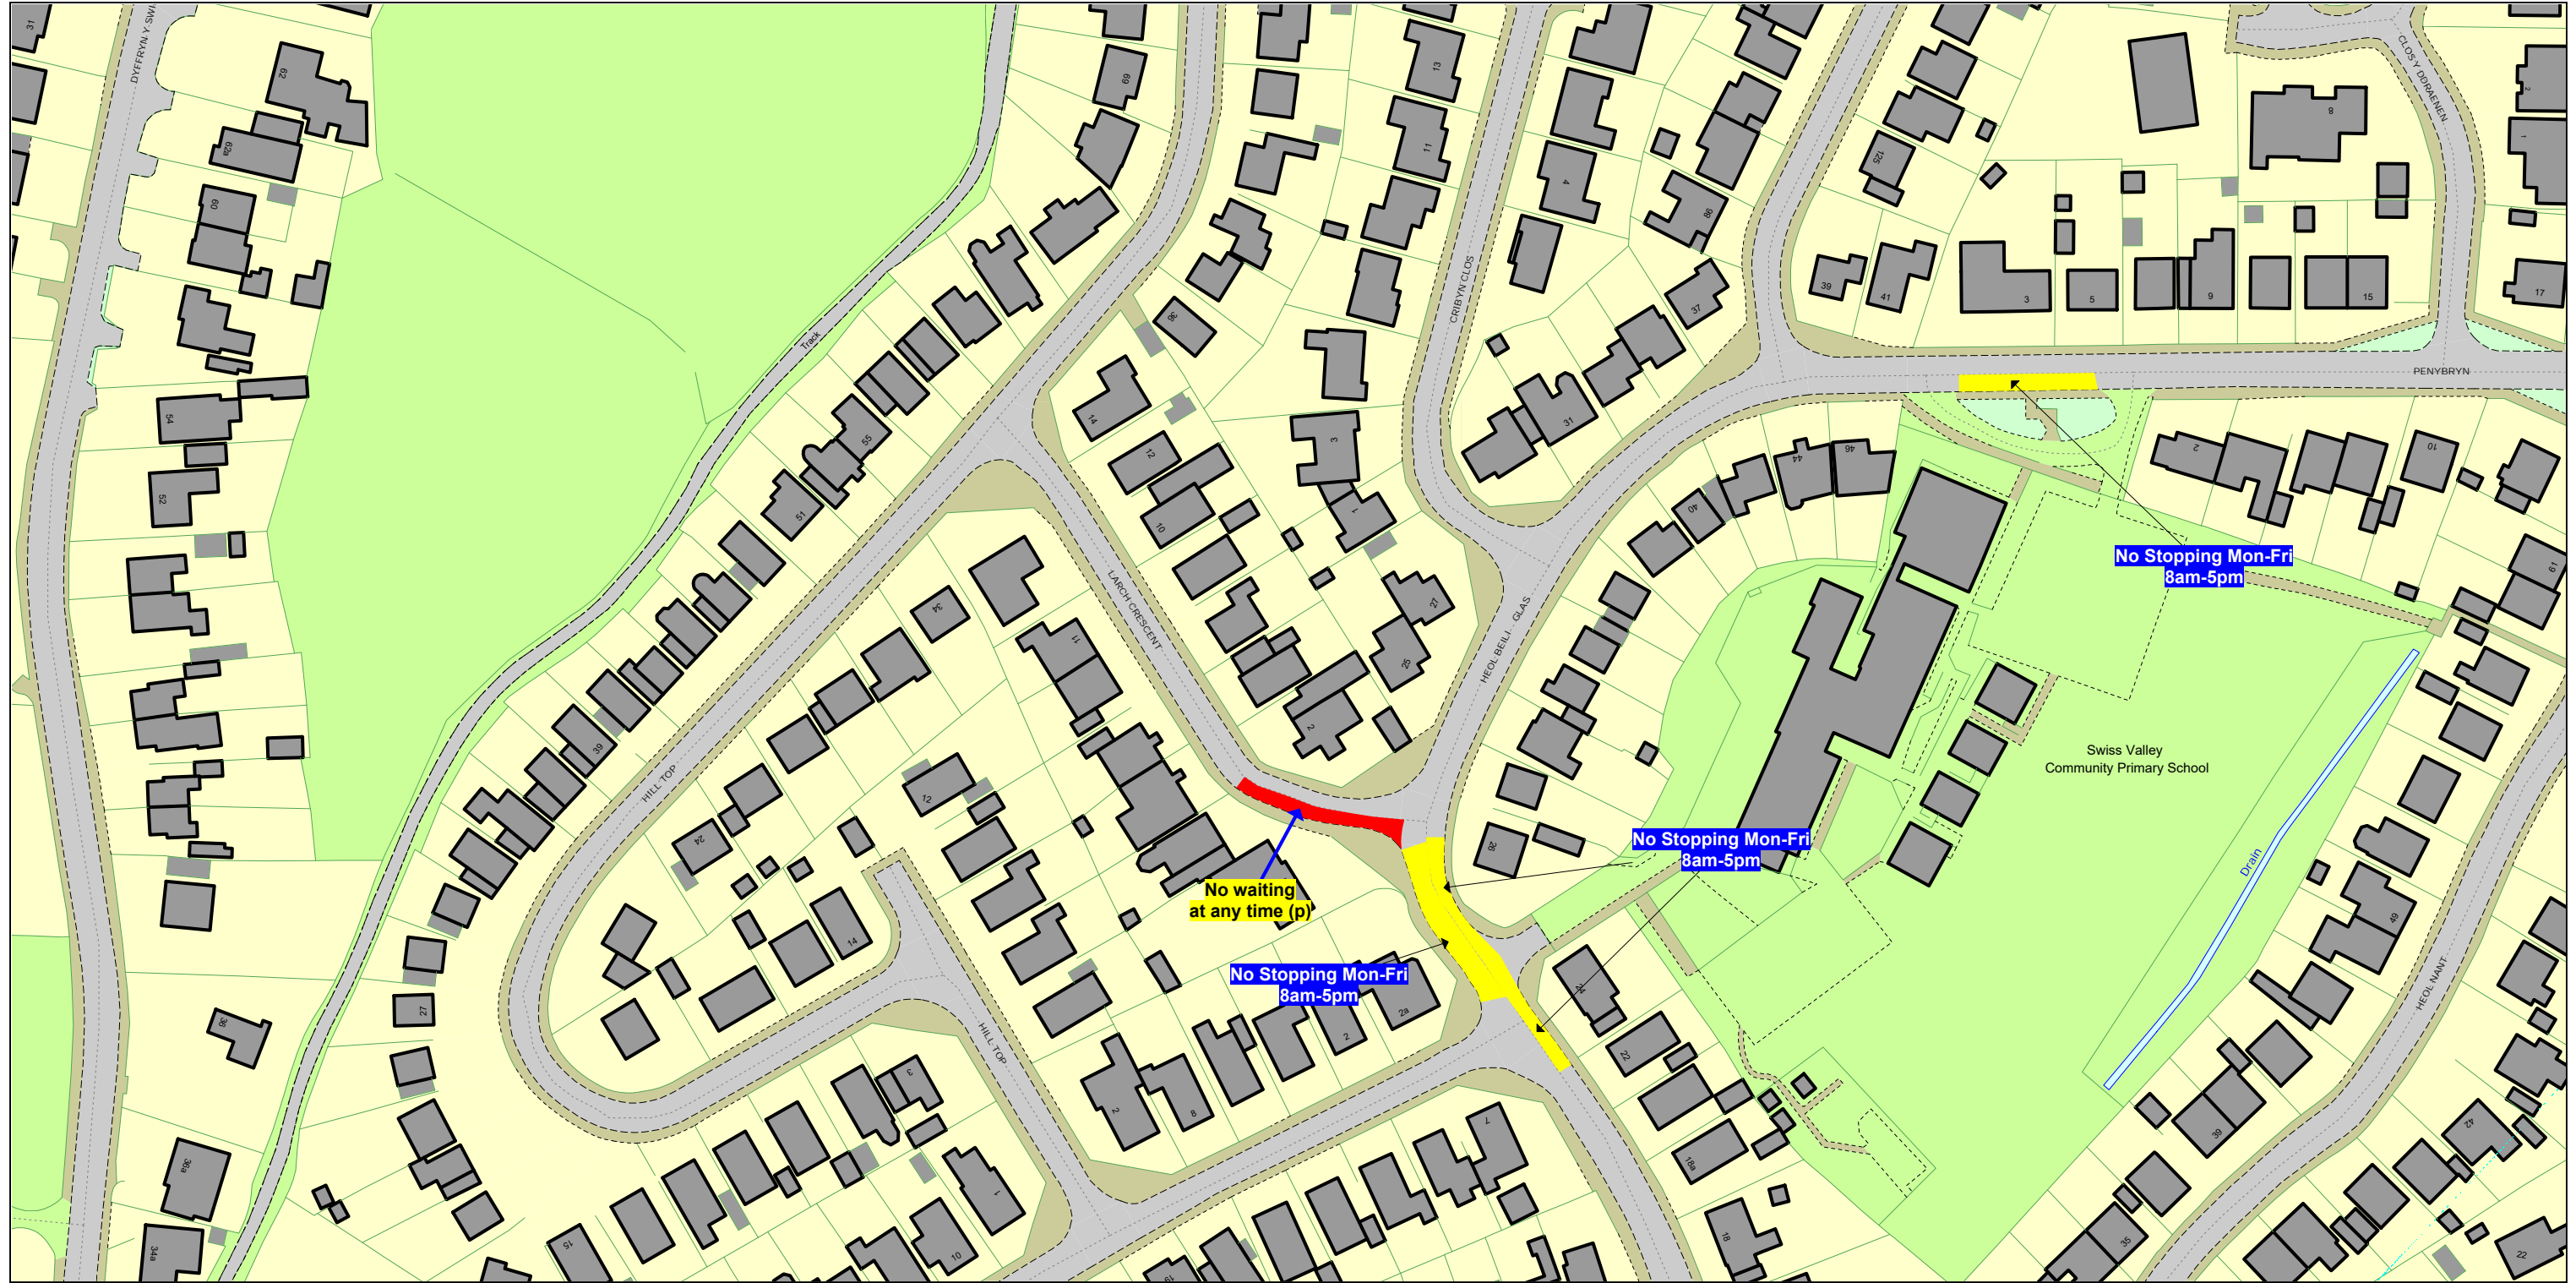

SCALE - 1 : 1250

PROPOSED

THE COUNTY OF CARMARTHENSHIRE
(LLANELLI) (WAITING RESTRICTIONS
AND STREET PARKING PLACES)
CONSOLIDATION (VARIATION NO. 38)
ORDER 2020

ADJACENT TILE REFERENCES

		CO206
	CN207	

Carmarthenshire County Council
Parc Myrddin
Richmond Terrace
Carmarthen
SA31 1HQ